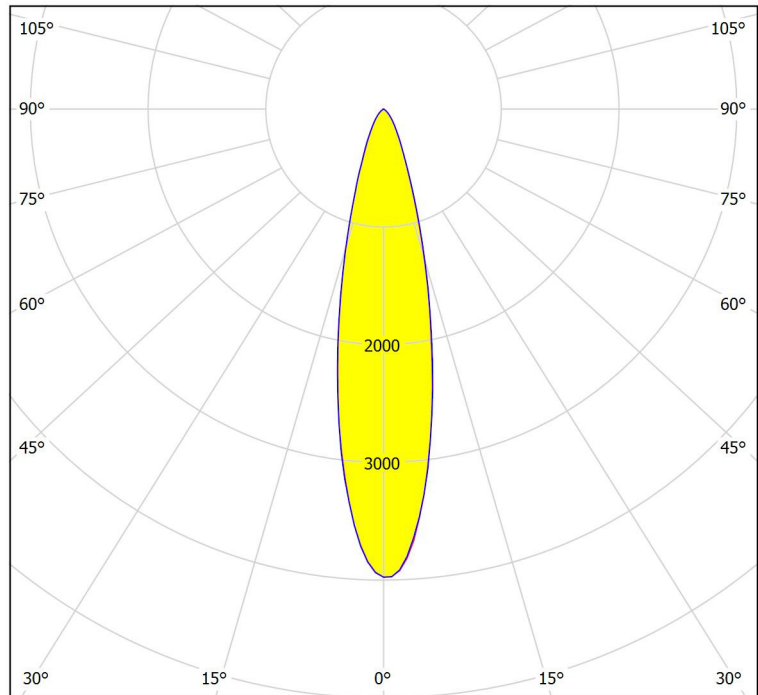

Lamps: 1 x 12W LED WW, 884lm

cd/klm
— C0 - C180 — C90 - C270

cd/klm
— C0 - C180 — C90 - C270