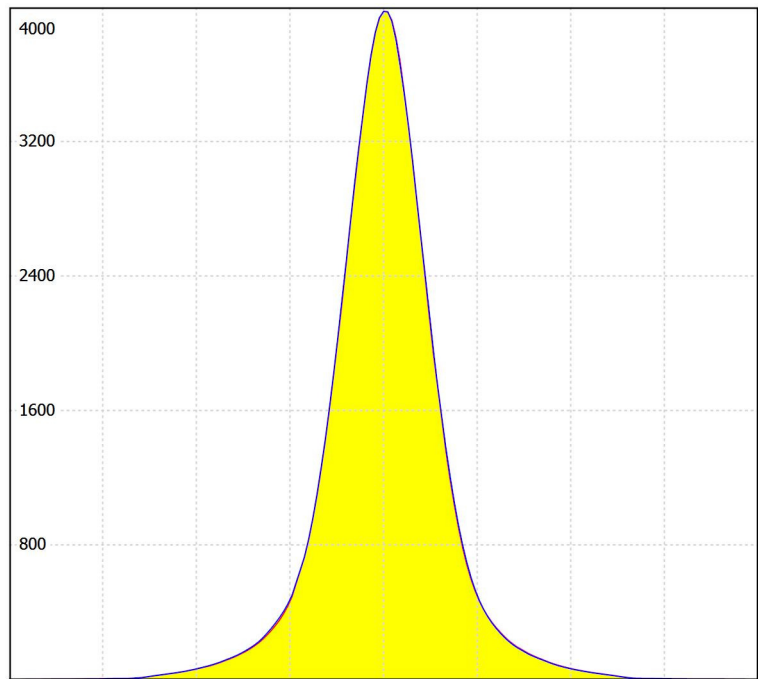

Lamps: 1 x 12W LED WW, 884lm

cd/klm
— C0 - C180 — C90 - C270

cd/klm
— C0 - C180 — C90 - C270