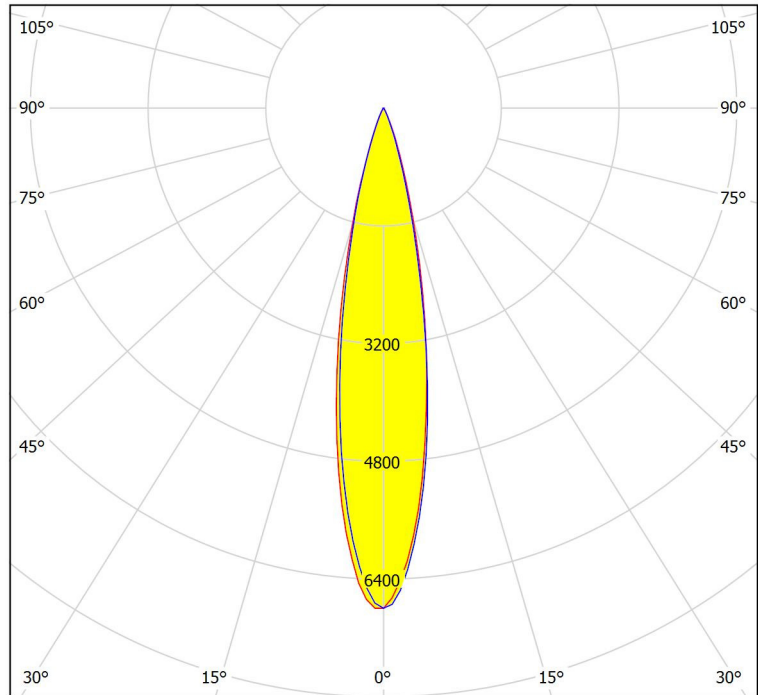

Luminaire: K-LITE ID-3327
PLATINA MICRO - BLACK
CHROME - ADJUSTABLE

Lamps: 1 x 6W LED (BA24°) WW,
422lm

cd/klm
— C0 - C180 — C90 - C270

cd/klm
— C0 - C180 — C90 - C270