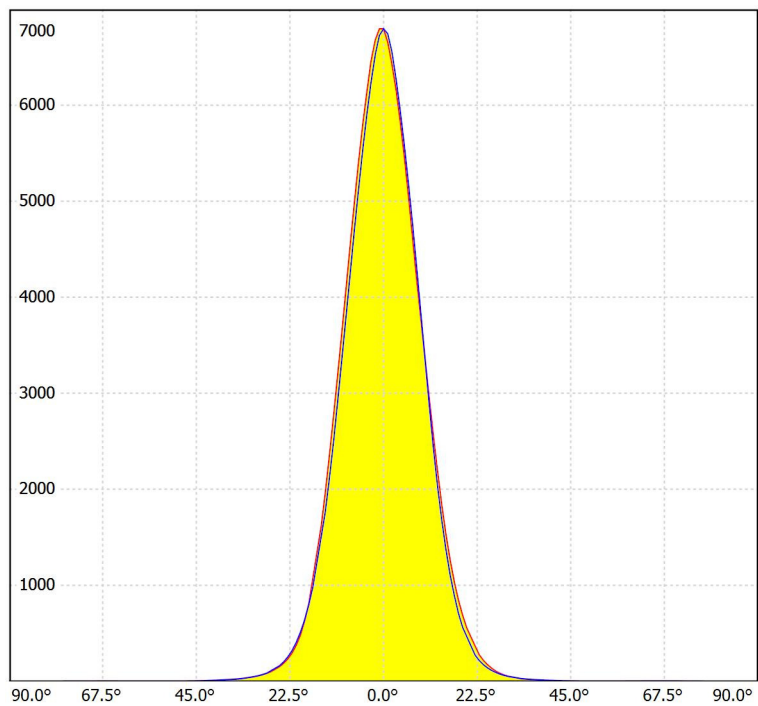

Luminaire: K-LITE ID-3327
PLATINA MICRO - BLACK
CHROME - ADJUSTABLE

Lamps: 1 x 6W LED (BA24°) WW,
422lm

cd/klm
— C0 - C180 — C90 - C270

cd/klm
— C0 - C180 — C90 - C270