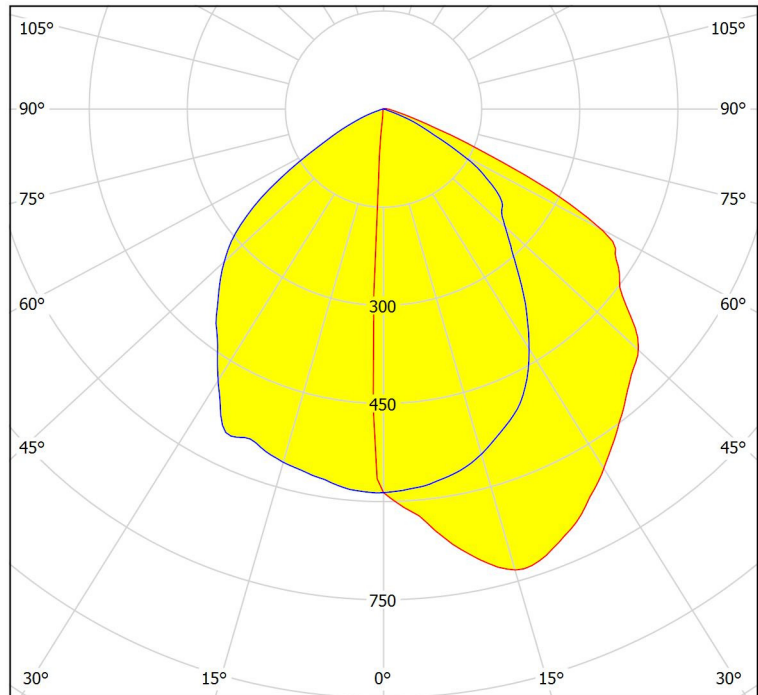

Lamps: 1 x 3W LED WW, 135lm

cd/klm
— C0 - C180 — C90 - C270

cd/klm
— C0 - C180 — C90 - C270