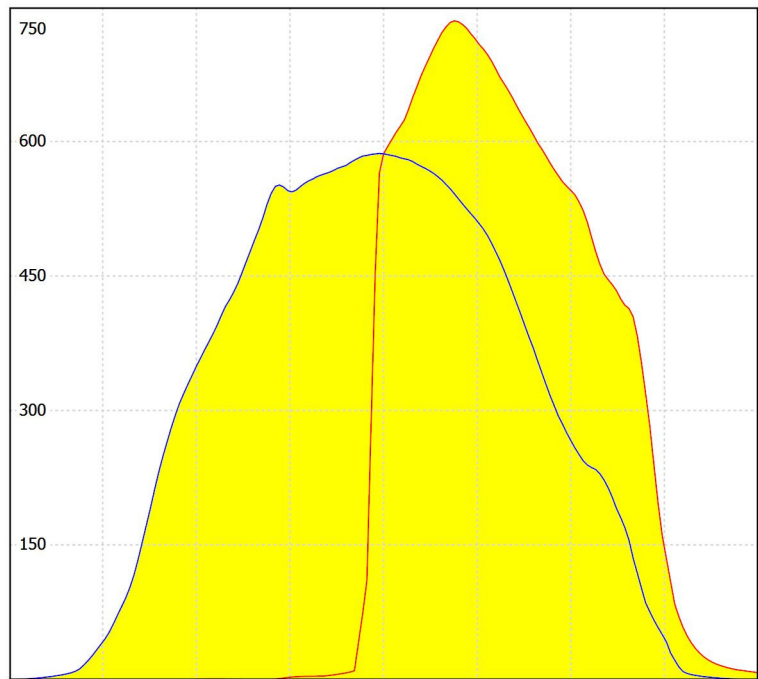

Lamps: 1 x 3W LED WW, 135lm

cd/klm
— C0 - C180 — C90 - C270

cd/klm
— C0 - C180 — C90 - C270