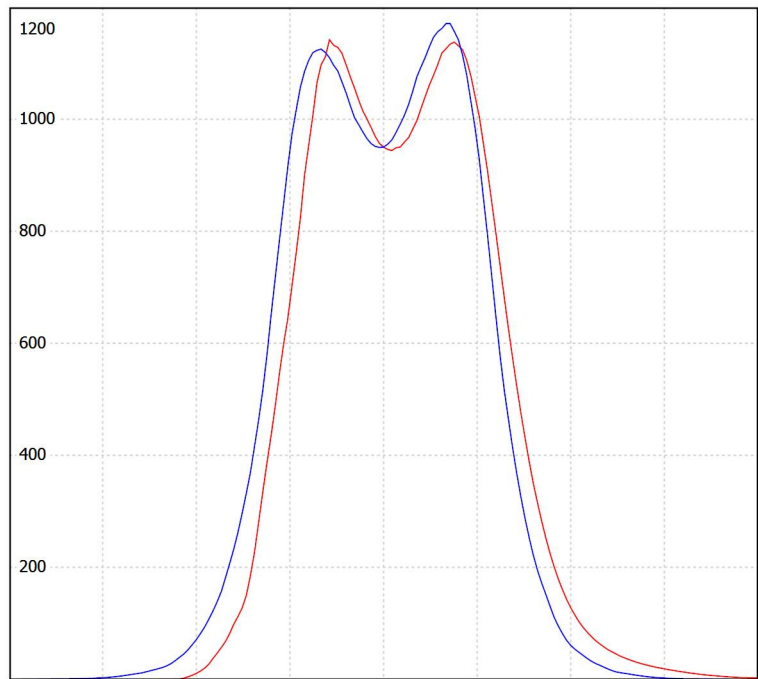

Luminaire: K-LITE ID-7054 NAVI

Lamps: 1 x 45W LED (BA45°) WW,
3237lm

cd/klm
— C0 - C180 — C90 - C270

cd/klm
— C0 - C180 — C90 - C270