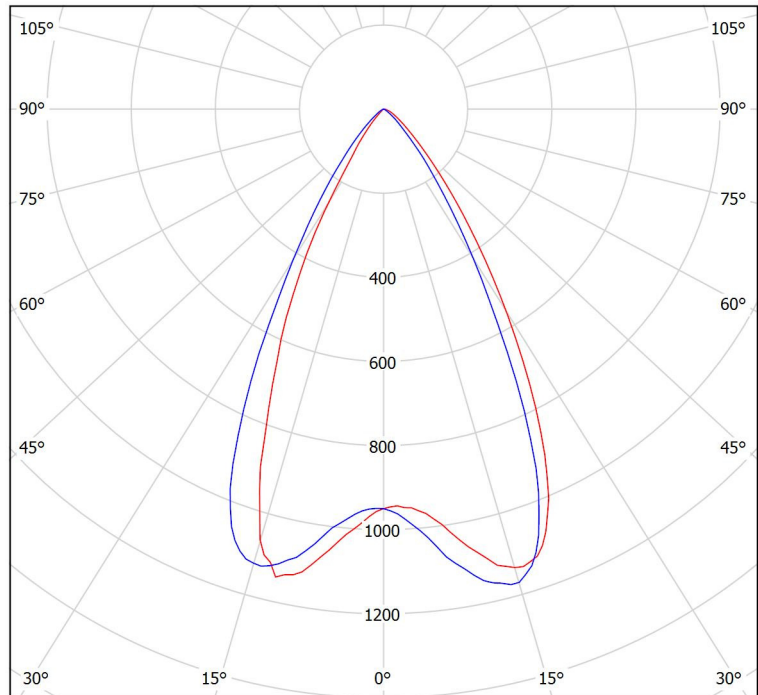

Luminaire: K-LITE ID-7054 NAVI

Lamps: 1 x 45W LED (BA45°) WW,
3237lm

cd/klm
— C0 - C180 — C90 - C270

cd/klm
— C0 - C180 — C90 - C270