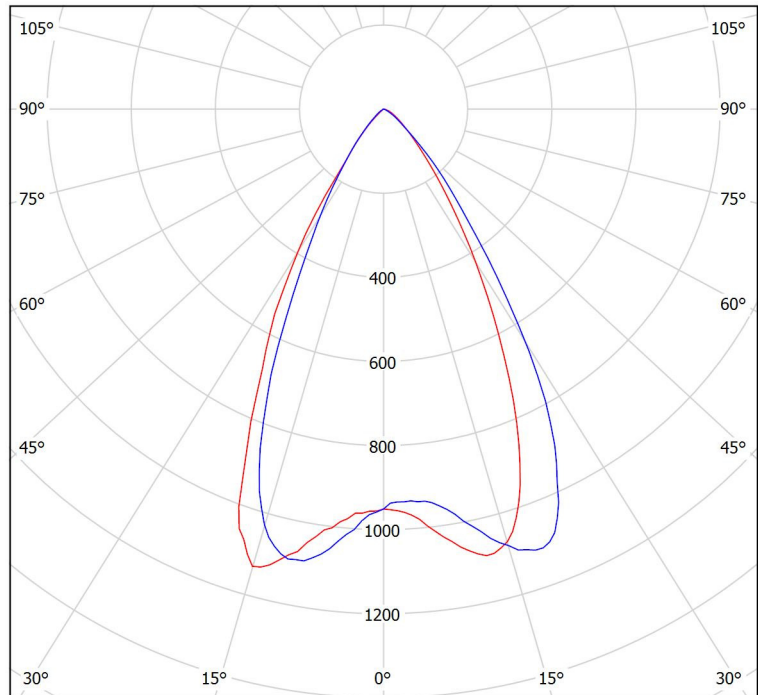

Luminaire: K-LITE ID-7054 NAVI

Lamps: 1 x 45W LED (BA45°) NW,
3101lm

cd/klm
— C0 - C180 — C90 - C270

cd/klm
— C0 - C180 — C90 - C270