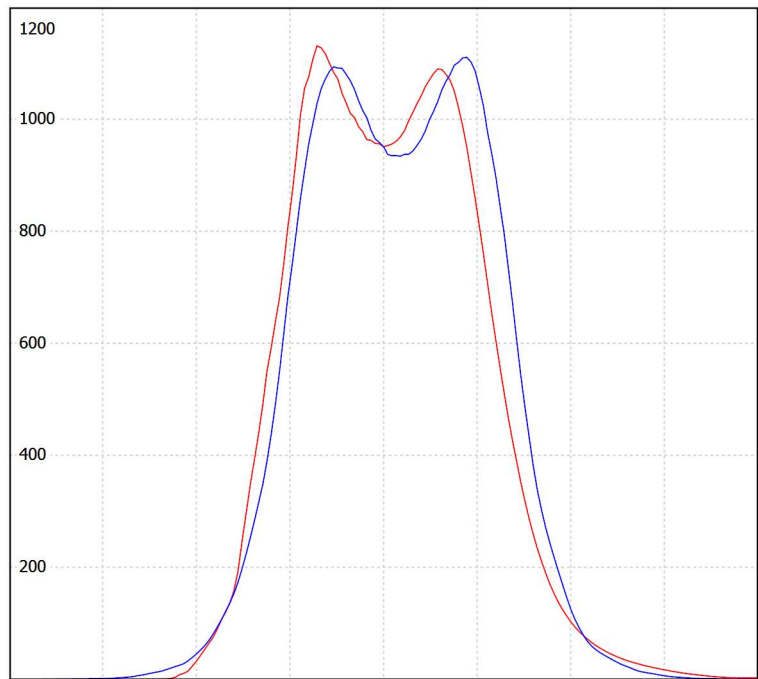

Luminaire: K-LITE ID-7054 NAVI

Lamps: 1 x 45W LED (BA45°) NW,
3101lm

cd/klm
— C0 - C180 — C90 - C270

cd/klm
— C0 - C180 — C90 - C270