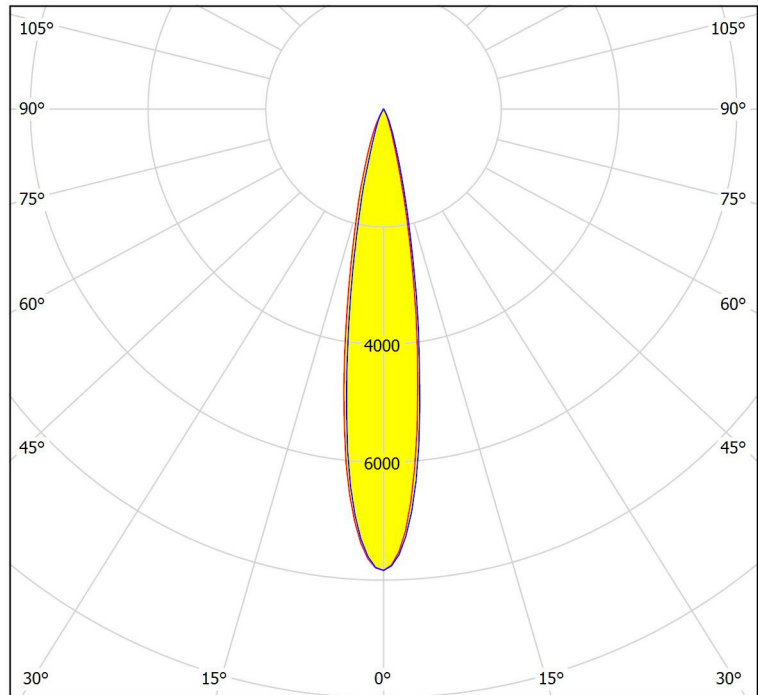

Lamps: 1 x 7W LED (BA24°) NW,
415lm

cd/klm
— C0 - C180 — C90 - C270

cd/klm
— C0 - C180 — C90 - C270