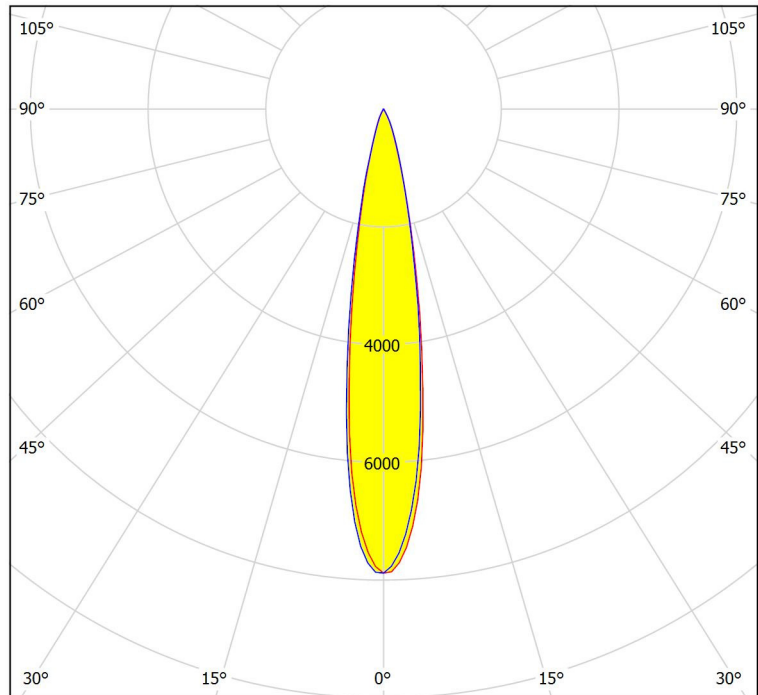

### K-LITE ID-3347 PLATINA SPOT / LDC Data Sheet

Luminaire: K-LITE ID-3347  
PLATINA SPOT

Lamps: 1 x 7W LED (BA24°) CW,  
430lm

cd/klm  
— C0 - C180 — C90 - C270

cd/klm  
— C0 - C180 — C90 - C270