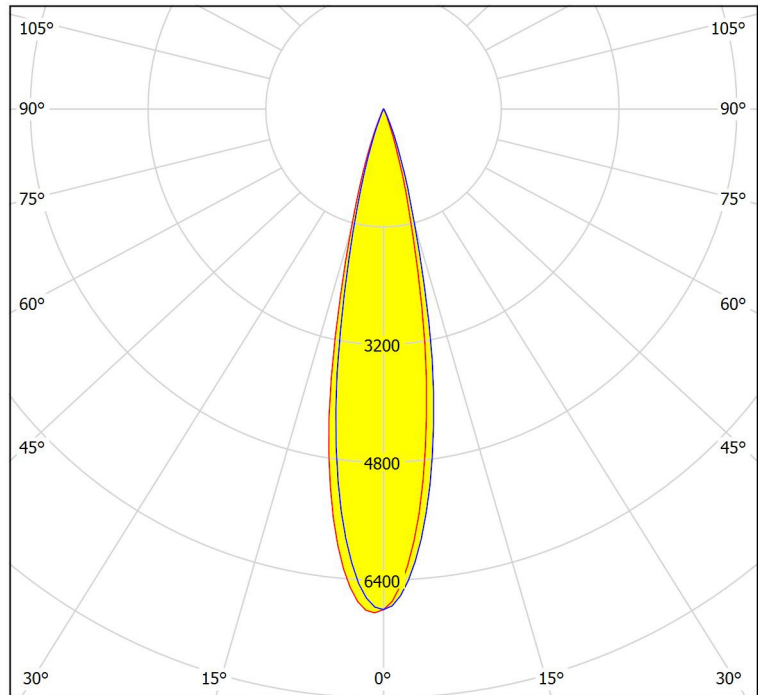

Luminaire: K-LITE ID-3345  
PLATINA SPOT

Lamps: 1 x 3W LED WW, 167lm

cd/klm  
— C0 - C180 — C90 - C270

cd/klm  
— C0 - C180 — C90 - C270