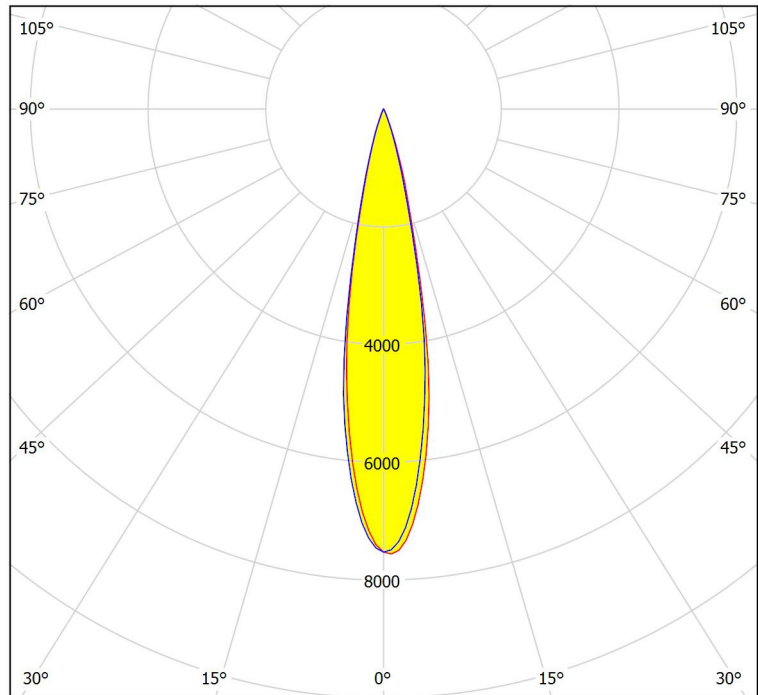

### K-LITE ID-3345 PLATINA SPOT / LDC Data Sheet

Luminaire: K-LITE ID-3345  
PLATINA SPOT

Lamps: 1 x 3W LED (BA15°) NW,  
156lm

cd/klm  
— C0 - C180 — C90 - C270

cd/klm  
— C0 - C180 — C90 - C270