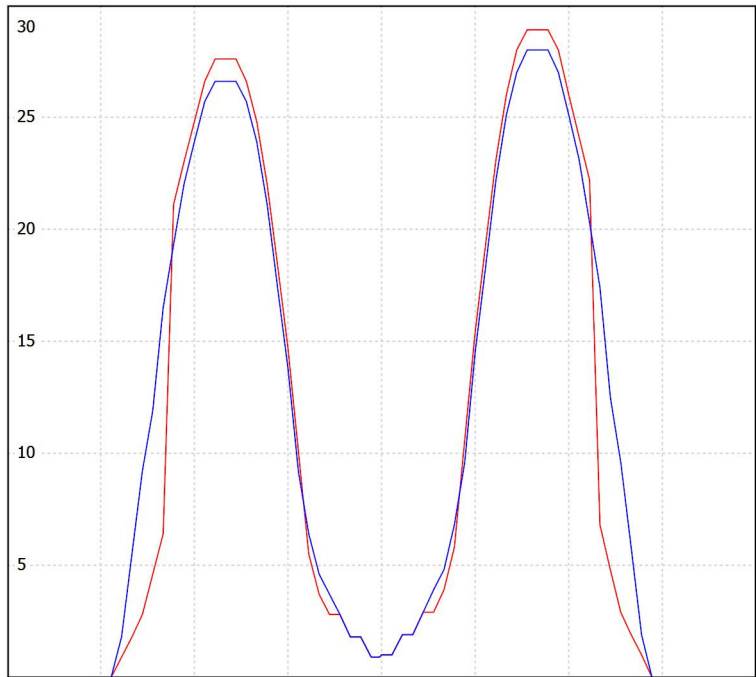

Luminaire: K-LITE - MEXICAN BOLLARD - PYRO TOP

Lamps: 1 x 11W LED LAMP
 PHILIPS (E27) WW, 980lm

cd/klm
 — C0 - C180 — C90 - C270

cd/klm
 — C0 - C180 — C90 - C270