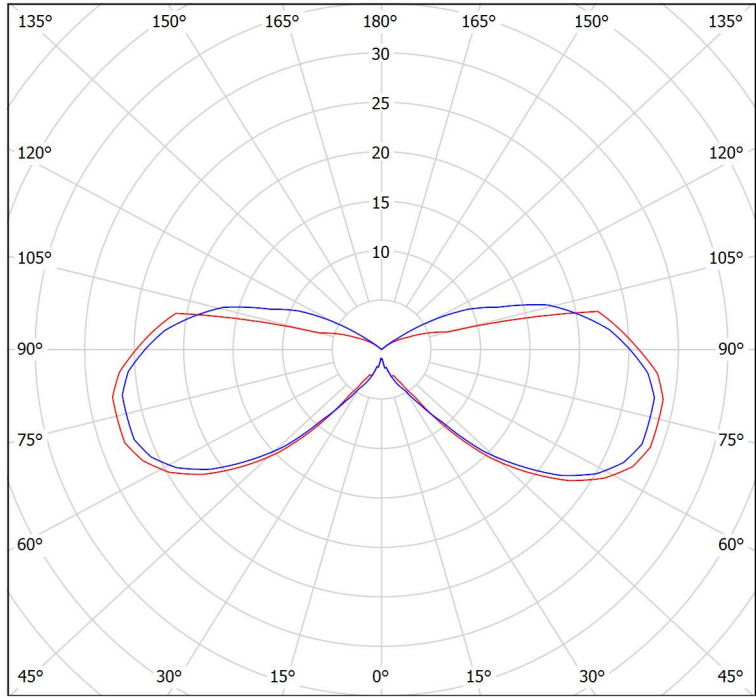

Luminaire: K-LITE - MEXICAN BOLLARD - PYRO TOP

Lamps: 1 x 11W LED LAMP
 PHILIPS (E27) WW, 980lm

cd/klm
 — C0 - C180 — C90 - C270

cd/klm
 — C0 - C180 — C90 - C270