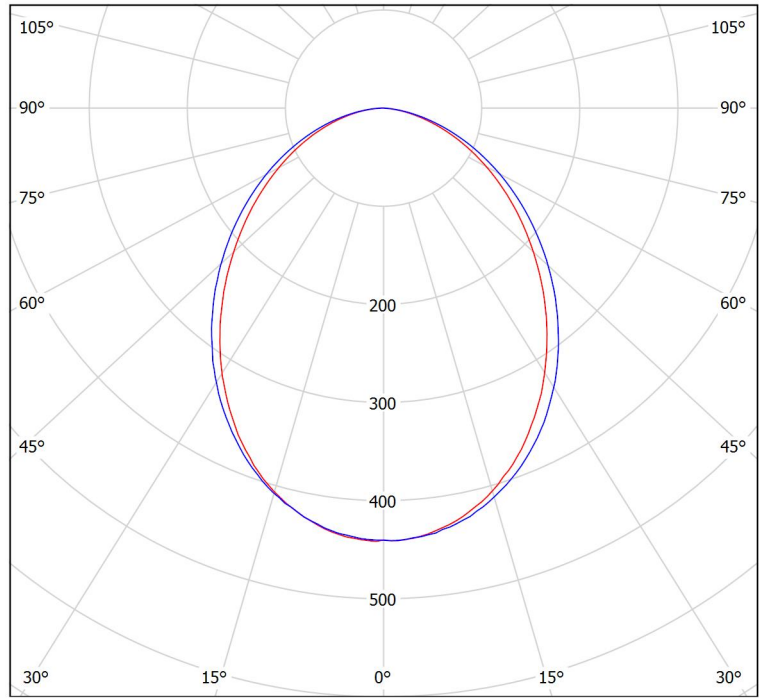

Luminaire: K-LITE ID-4764 MORA

Lamps: 1 x 12W LED NW, 748lm

cd/klm
— C0 - C180 — C90 - C270

cd/klm
— C0 - C180 — C90 - C270