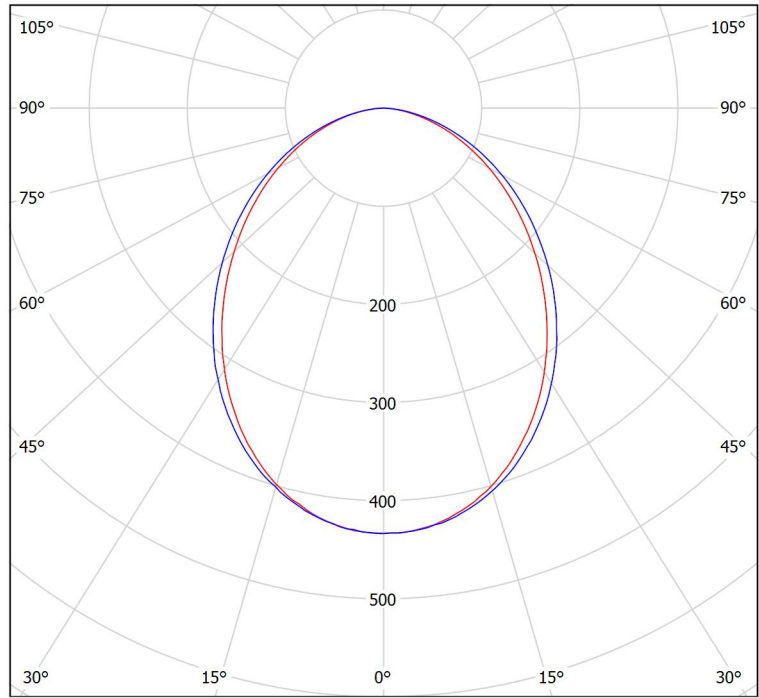

Luminaire: K-LITE ID-4764 MORA

Lamps: 1 x 12W LED CW, 759lm

cd/klm
— C0 - C180 — C90 - C270

cd/klm
— C0 - C180 — C90 - C270