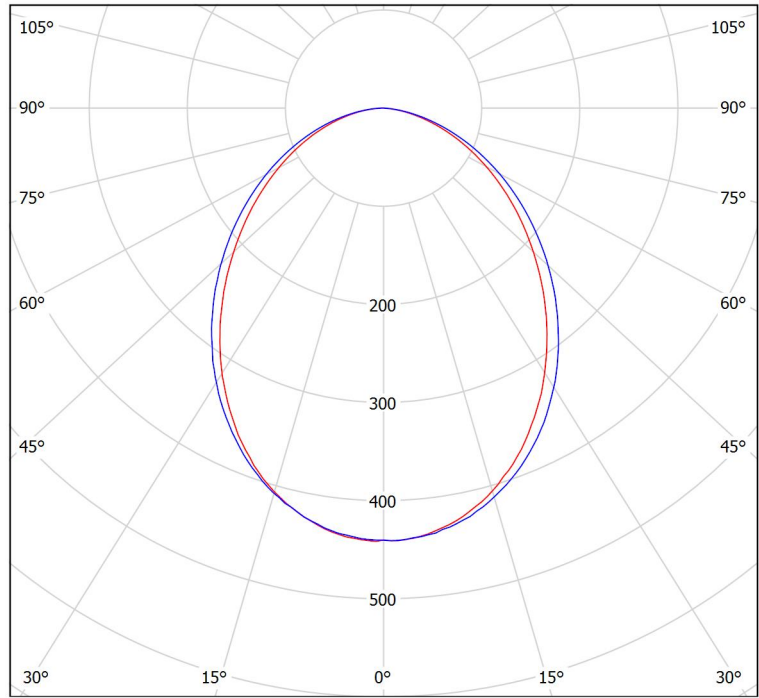

Luminaire: K-LITE ID-4763 MORA

Lamps: 1 x 12W LED NW, 748lm

cd/klm
— C0 - C180 — C90 - C270

cd/klm
— C0 - C180 — C90 - C270