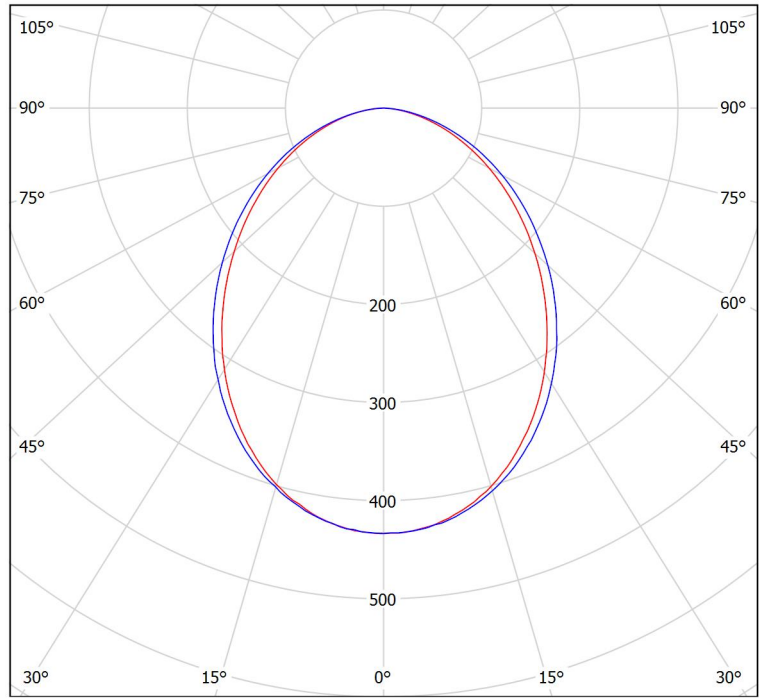

Luminaire: K-LITE ID-4763 MORA

Lamps: 1 x 12W LED CW, 759lm

cd/klm
— C0 - C180 — C90 - C270

cd/klm
— C0 - C180 — C90 - C270