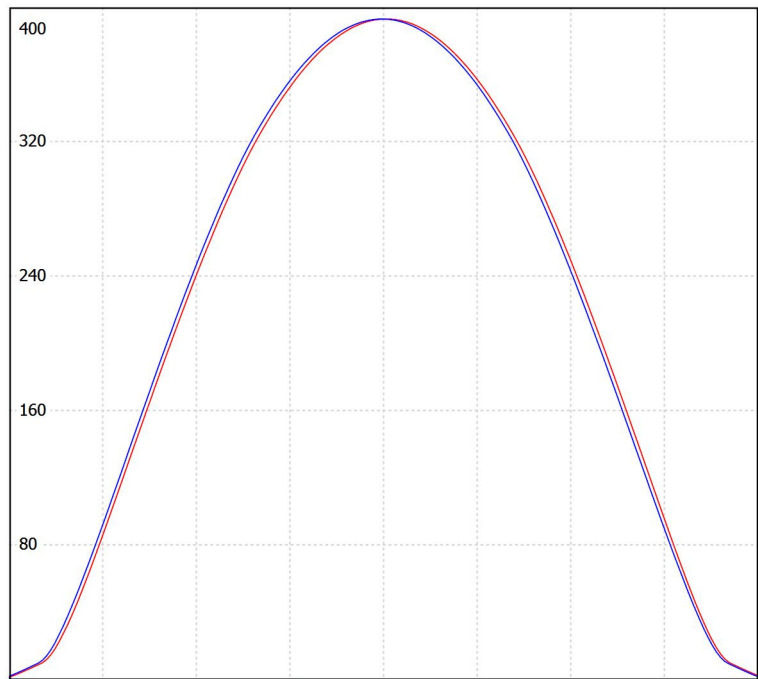

Luminaire: K-LITE ID-3323 DIVA
DEEP ROUND

Lamps: 1 x 24W LED WW, 2485lm

cd/klm
— C0 - C180 — C90 - C270

cd/klm
— C0 - C180 — C90 - C270