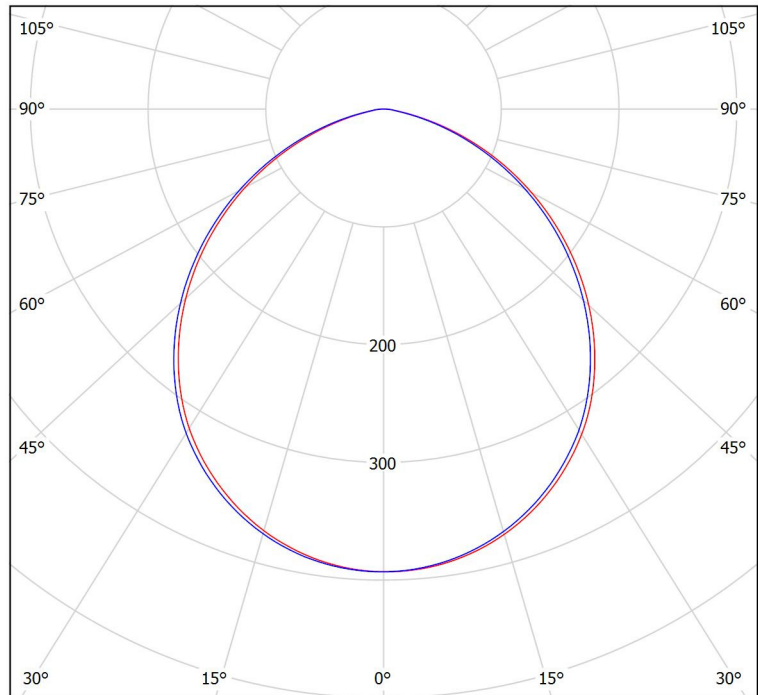

Luminaire: K-LITE ID-3323 DIVA
DEEP ROUND

Lamps: 1 x 24W LED WW, 2485lm

cd/klm
— C0 - C180 — C90 - C270

cd/klm
— C0 - C180 — C90 - C270