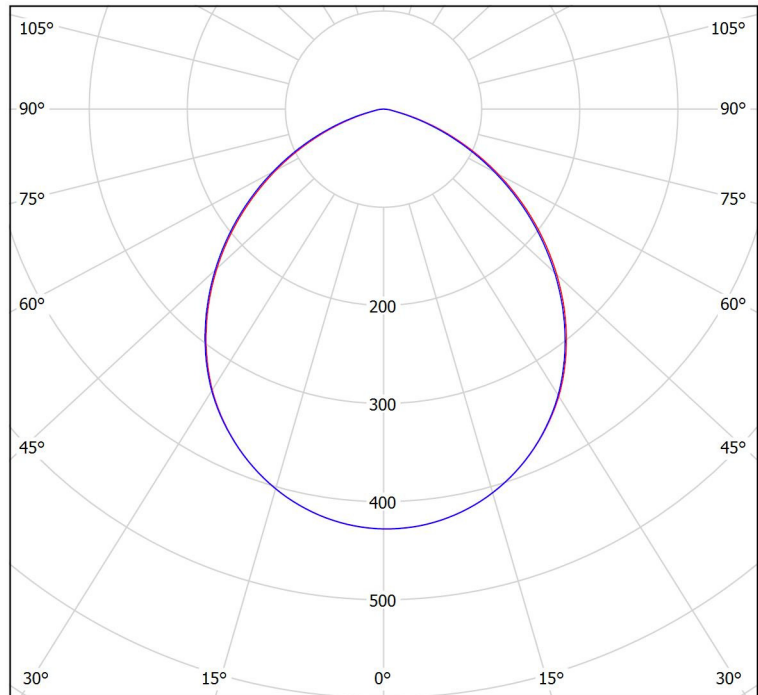

Luminaire: K-LITE ID-3323 DIVA
DEEP ROUND

Lamps: 1 x 24W LED CW, 2360lm

cd/klm
— C0 - C180 — C90 - C270

cd/klm
— C0 - C180 — C90 - C270