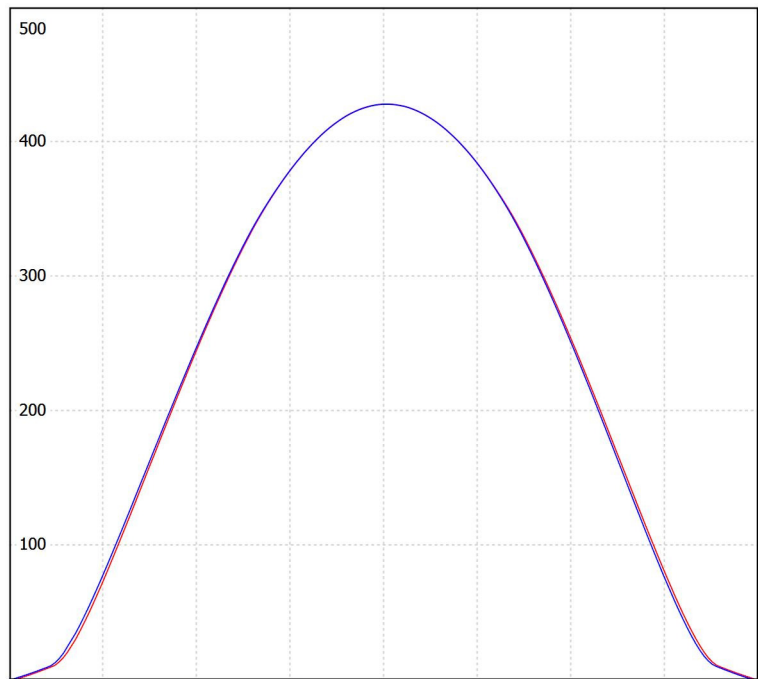

Luminaire: K-LITE ID-3323 DIVA
DEEP ROUND

Lamps: 1 x 24W LED CW, 2360lm

cd/klm
— C0 - C180 — C90 - C270

cd/klm
— C0 - C180 — C90 - C270