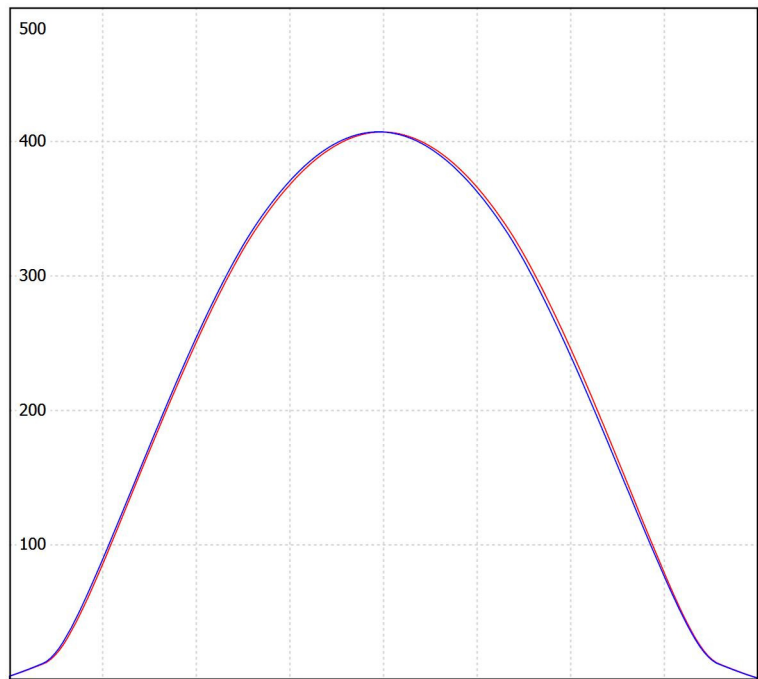

Luminaire: K-LITE ID-3322 DIVA
DEEP ROUND

Lamps: 1 x 18W LED WW, 1836lm

cd/klm
— C0 - C180 — C90 - C270

cd/klm
— C0 - C180 — C90 - C270