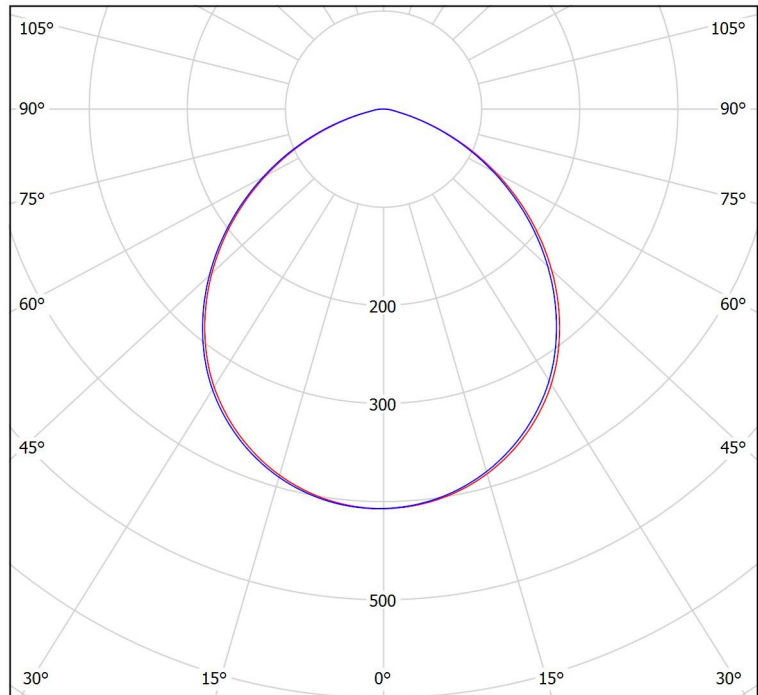

Luminaire: K-LITE ID-3322 DIVA
DEEP ROUND

Lamps: 1 x 18W LED WW, 1836lm

cd/klm
— C0 - C180 — C90 - C270

cd/klm
— C0 - C180 — C90 - C270