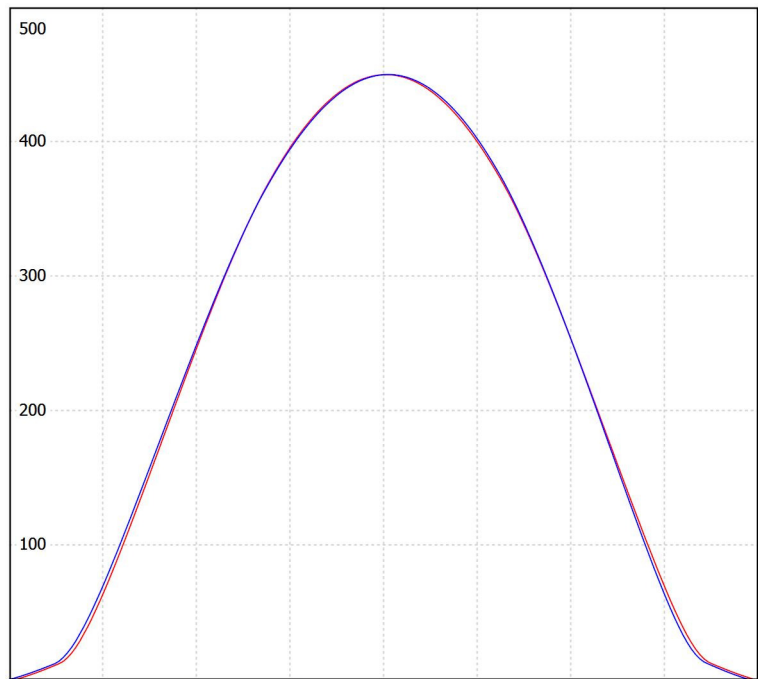

Luminaire: K-LITE ID-3322 DIVA  
DEEP ROUND

Lamps: 1 x 18W LED NW, 1787lm

cd/klm  
— C0 - C180 — C90 - C270

cd/klm  
— C0 - C180 — C90 - C270