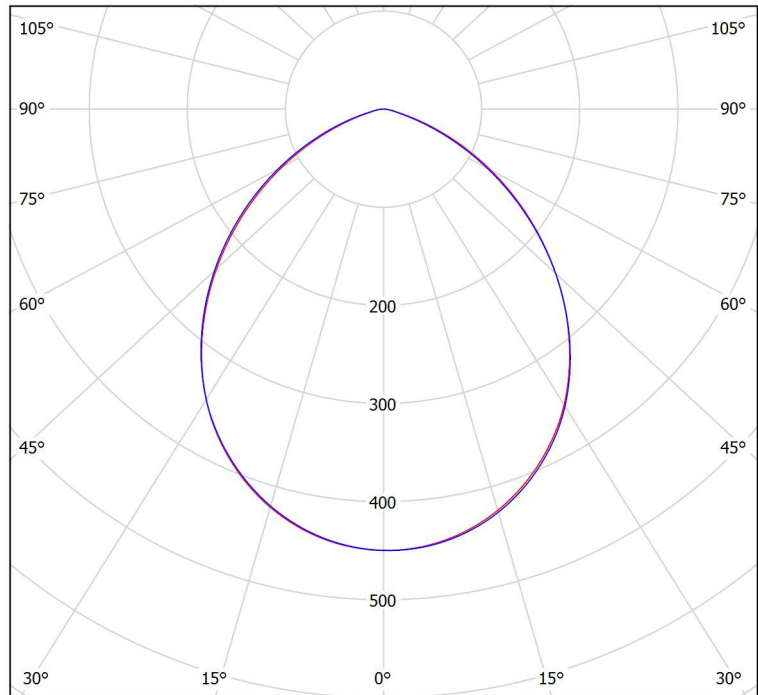

Luminaire: K-LITE ID-3322 DIVA  
DEEP ROUND

Lamps: 1 x 18W LED NW, 1787lm

cd/klm  
— C0 - C180 — C90 - C270

cd/klm  
— C0 - C180 — C90 - C270