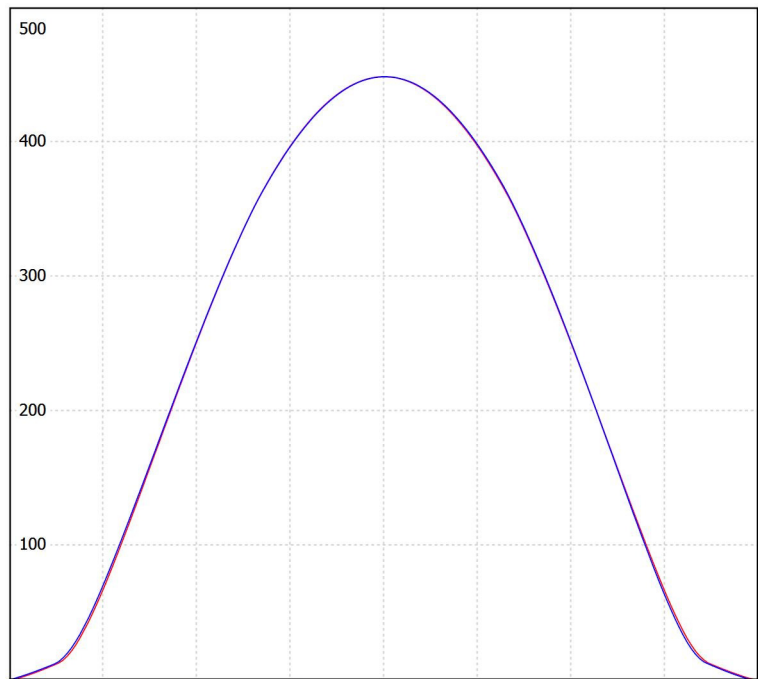

Luminaire: K-LITE ID-3322 DIVA
DEEP ROUND

Lamps: 1 x 18W LED CW, 1722lm

cd/klm
— C0 - C180 — C90 - C270

cd/klm
— C0 - C180 — C90 - C270