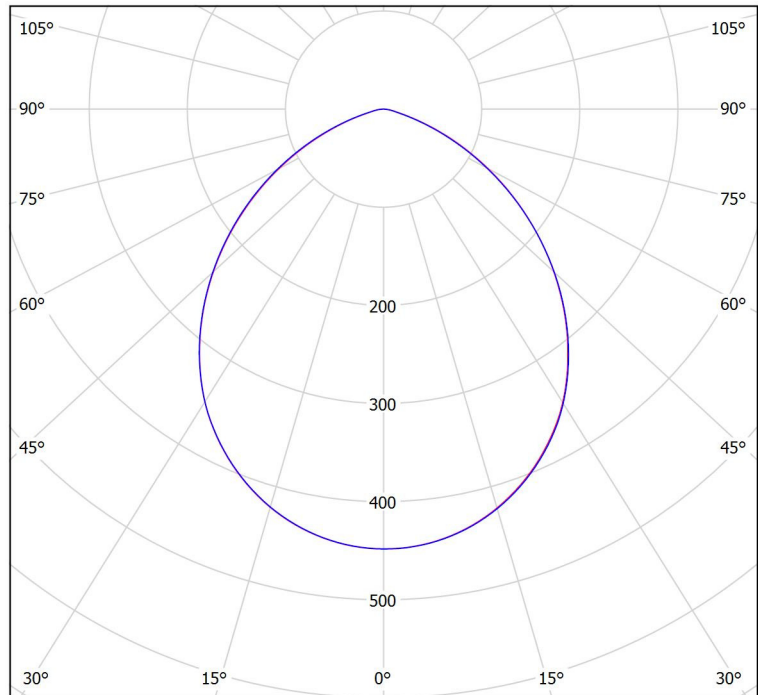

Luminaire: K-LITE ID-3322 DIVA
DEEP ROUND

Lamps: 1 x 18W LED CW, 1722lm

cd/klm
— C0 - C180 — C90 - C270

cd/klm
— C0 - C180 — C90 - C270