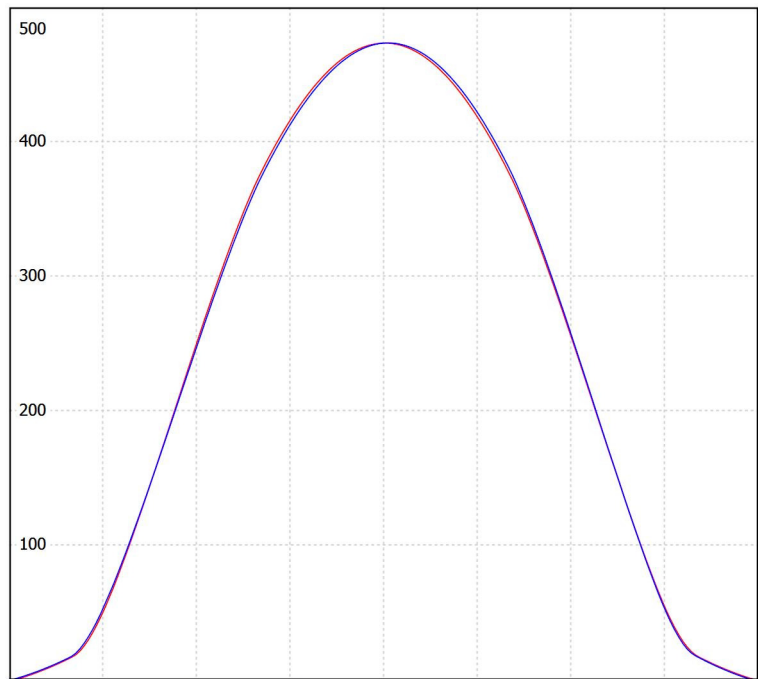

Luminaire: K-LITE ID-3321 DIVA
DEEP ROUND

Lamps: 1 x 12W LED NW, 1079lm

cd/klm
— C0 - C180 — C90 - C270

cd/klm
— C0 - C180 — C90 - C270