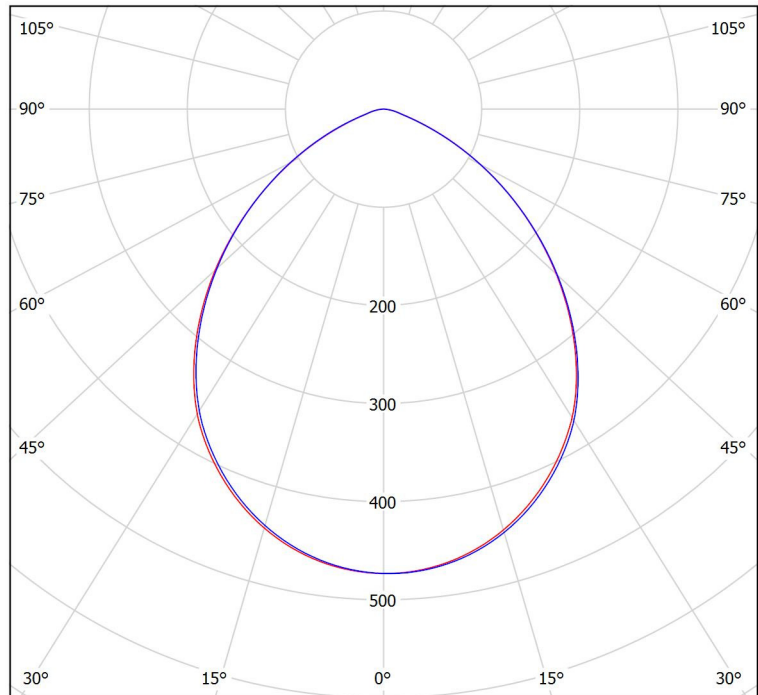

Luminaire: K-LITE ID-3321 DIVA
DEEP ROUND

Lamps: 1 x 12W LED NW, 1079lm

cd/klm
— C0 - C180 — C90 - C270

cd/klm
— C0 - C180 — C90 - C270