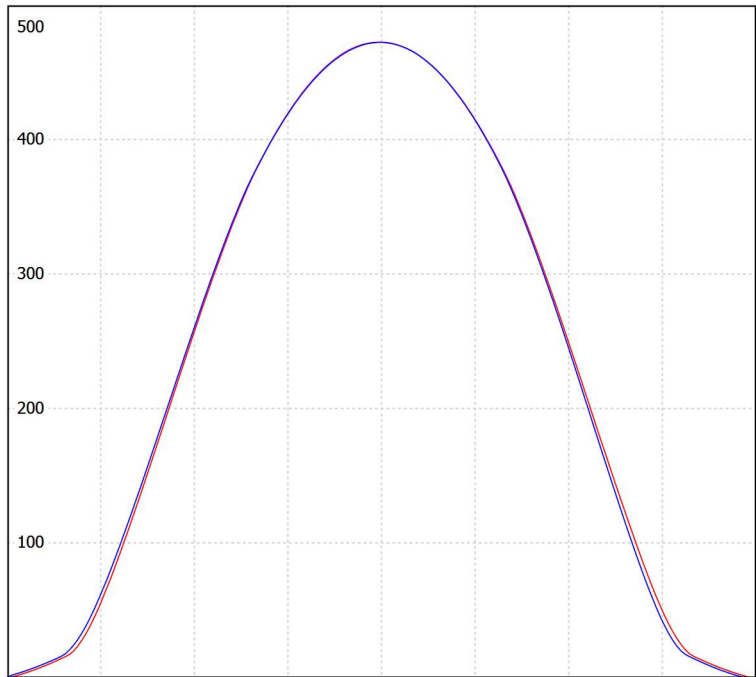

### K-LITE ID-3321 DIVA DEEP ROUND / LDC Data Sheet

Luminaire: K-LITE ID-3321 DIVA  
DEEP ROUND

Lamps: 1 x 12W LED CW, 1023lm

cd/klm  
— C0 - C180 — C90 - C270

cd/klm  
— C0 - C180 — C90 - C270