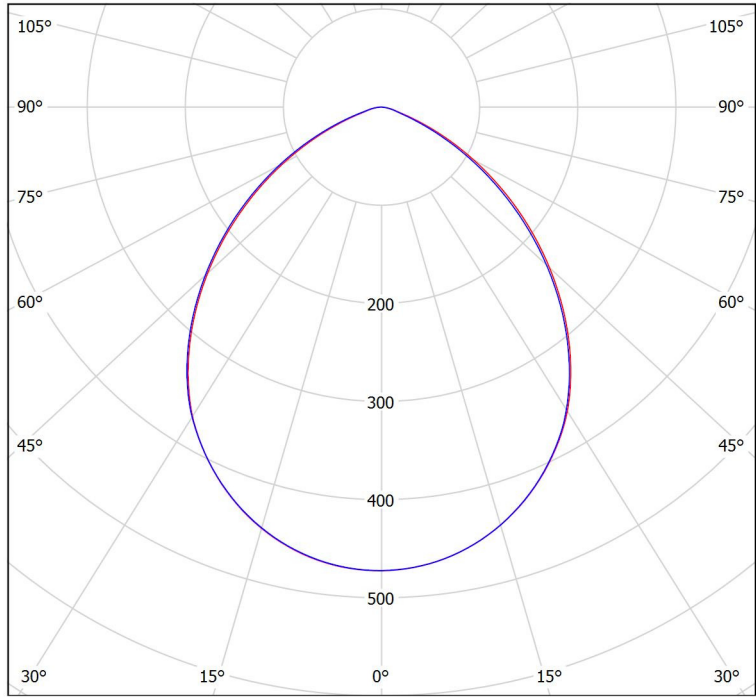

### K-LITE ID-3321 DIVA DEEP ROUND / LDC Data Sheet

Luminaire: K-LITE ID-3321 DIVA  
DEEP ROUND

Lamps: 1 x 12W LED CW, 1023lm

cd/klm  
— C0 - C180 — C90 - C270

cd/klm  
— C0 - C180 — C90 - C270