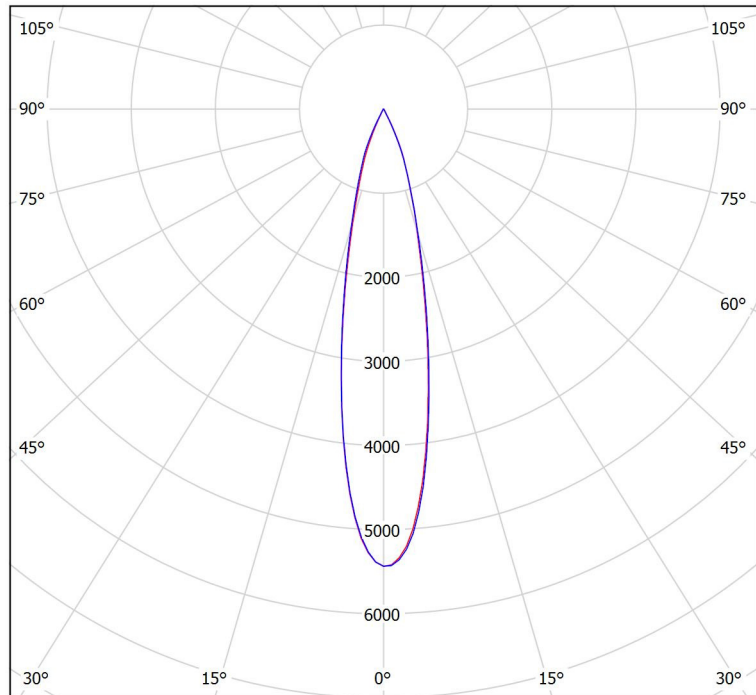

Luminaire: K-LITE ID-3329
PLATINA MIDI - BLACK CHROME
- ADJUSTABLE

Lamps: 1 x 20W LED (24°) WW,
1137lm

cd/klm
— C0 - C180 — C90 - C270

cd/klm
— C0 - C180 — C90 - C270