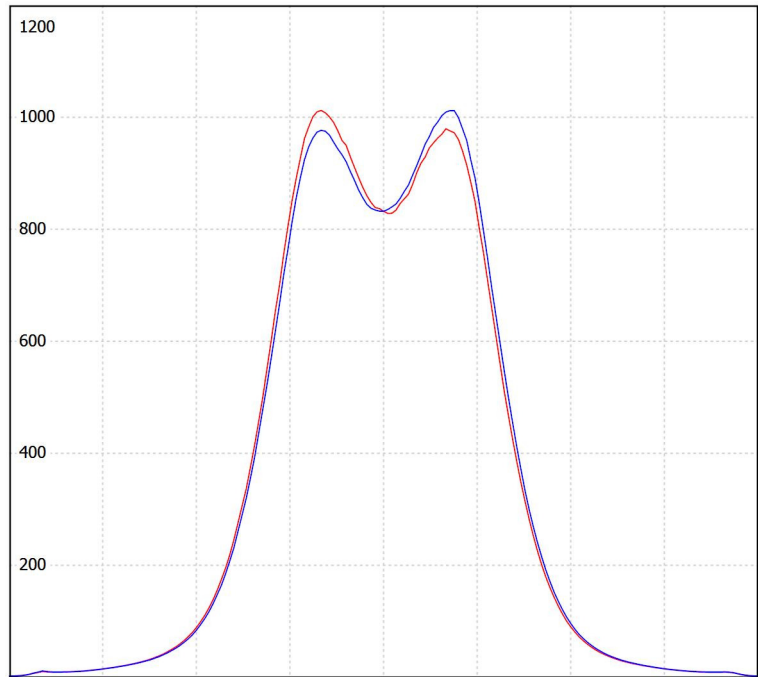

Luminaire: K-LITE ID-7555 VELA

Lamps: 1 x 45W LED (BA45°) WW,  
3642lm

cd/klm  
— C0 - C180 — C90 - C270

cd/klm  
— C0 - C180 — C90 - C270