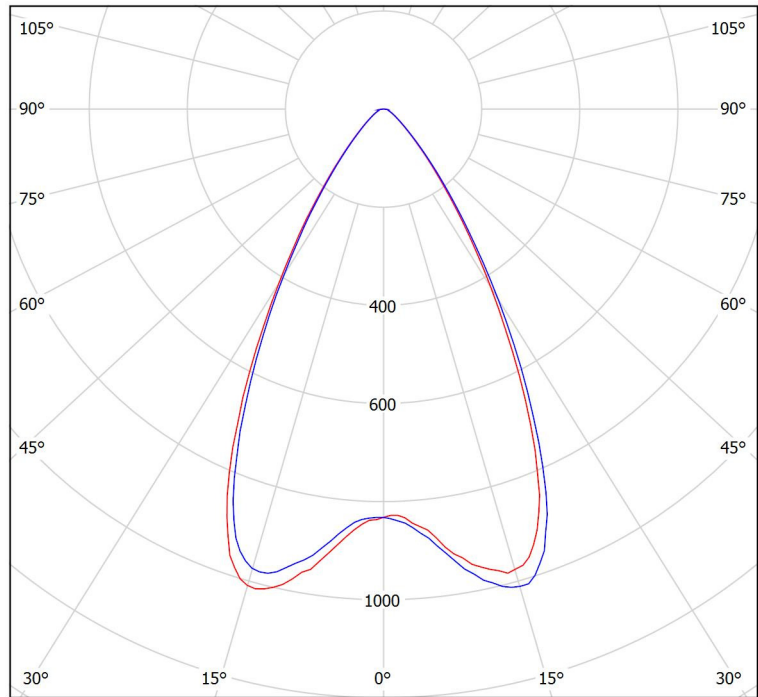

Luminaire: K-LITE ID-7555 VELA

Lamps: 1 x 45W LED (BA45°) WW,  
3642lm

cd/klm  
— C0 - C180 — C90 - C270

cd/klm  
— C0 - C180 — C90 - C270