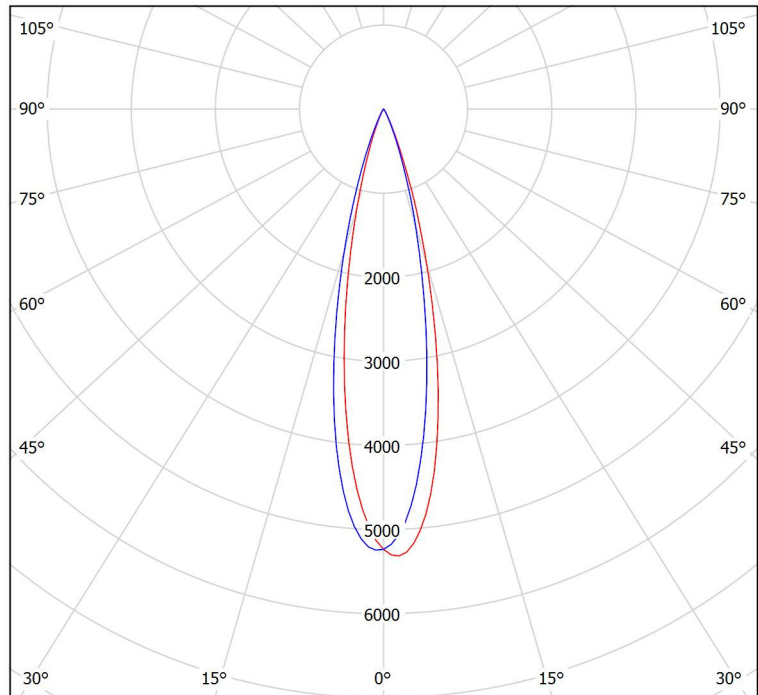

Luminaire: K-LITE ID-3346
 PLATINA SPOT - ADJUSTABLE

Lamps: 1 x 3W LED (BA15°) WW,
 136lm

cd/klm
 — C0 - C180 — C90 - C270

cd/klm
 — C0 - C180 — C90 - C270