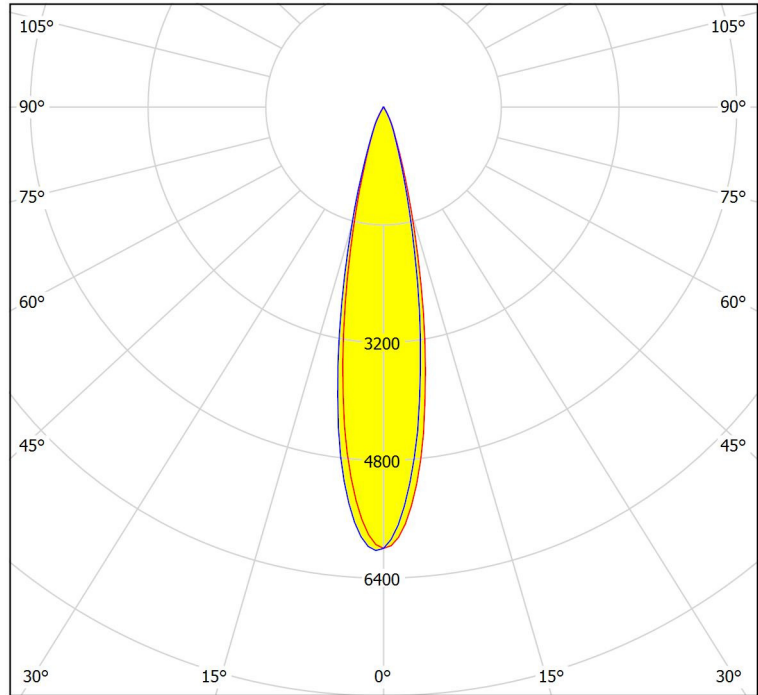

Lamps: 1 x 7W LED (BA24°) WW,
473lm

cd/klm
— C0 - C180 — C90 - C270

cd/klm
— C0 - C180 — C90 - C270