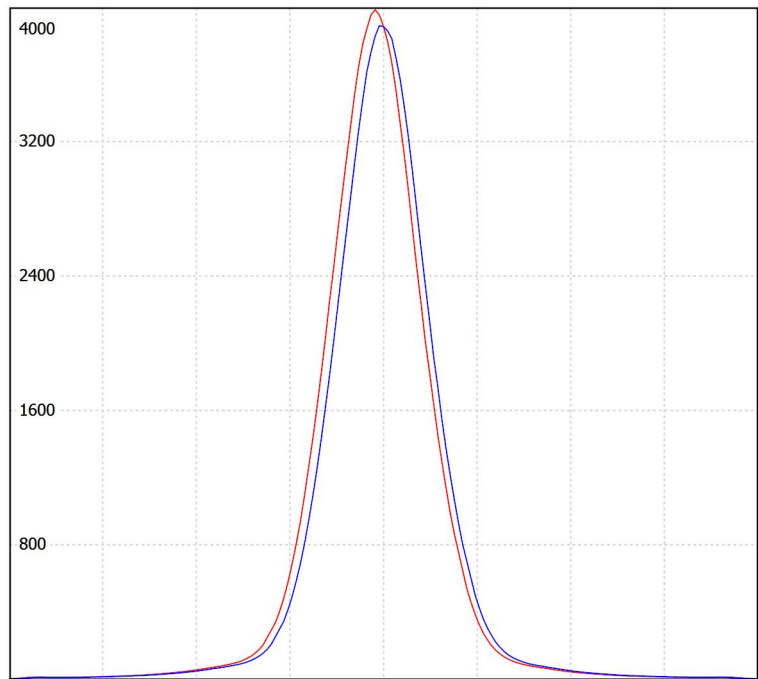

Luminaire: K-LITE ID-7576 CYLIN

Lamps: 1 x 45W LED (BA28°) WW,
3649lm

cd/klm
— C0 - C180 — C90 - C270

cd/klm
— C0 - C180 — C90 - C270