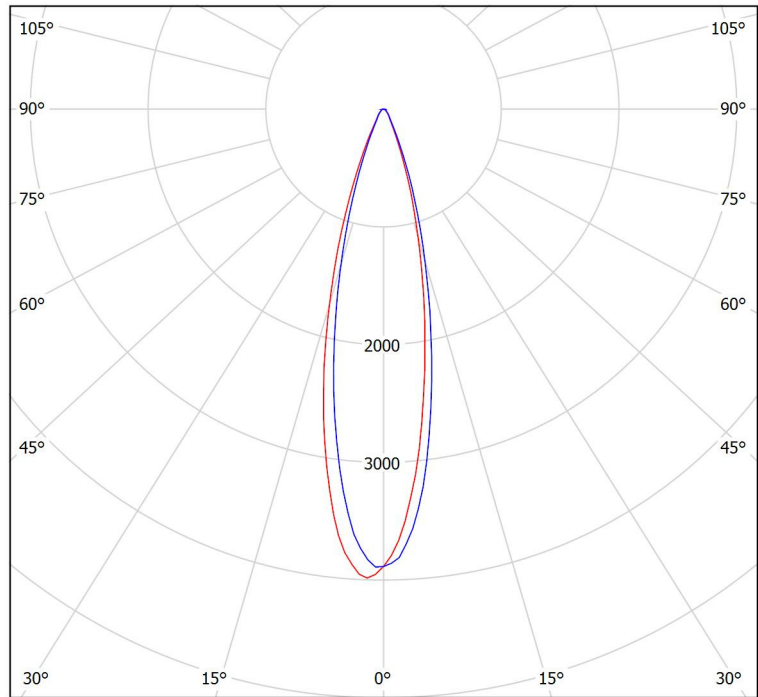

Luminaire: K-LITE ID-7576 CYLIN

Lamps: 1 x 45W LED (BA28°) WW,
3649lm

cd/klm
— C0 - C180 — C90 - C270

cd/klm
— C0 - C180 — C90 - C270