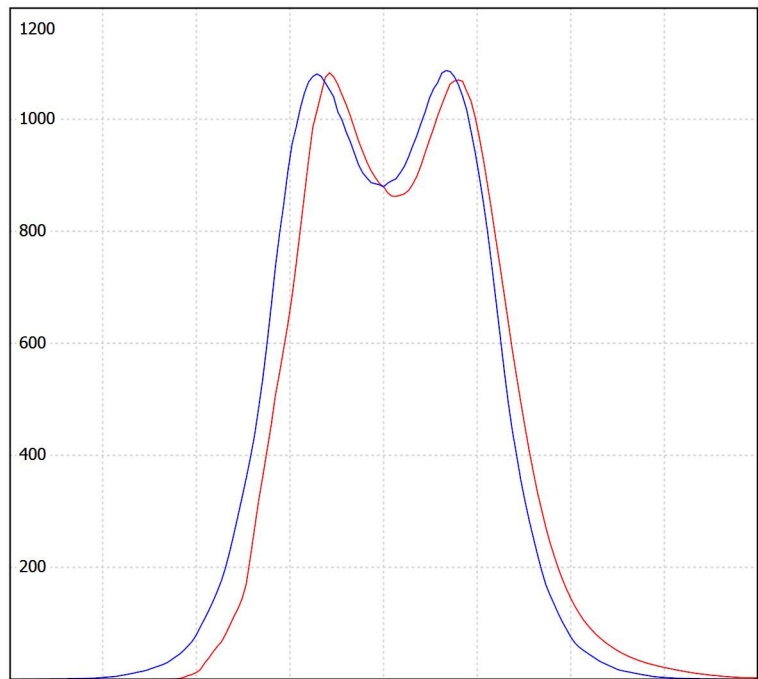

### K-LITE ID-7054 NAVI / LDC Data Sheet

Luminaire: K-LITE ID-7054 NAVI

Lamps: 1 x 45W LED (BA45°) CW,  
3366lm

cd/klm  
— C0 - C180 — C90 - C270

cd/klm  
— C0 - C180 — C90 - C270