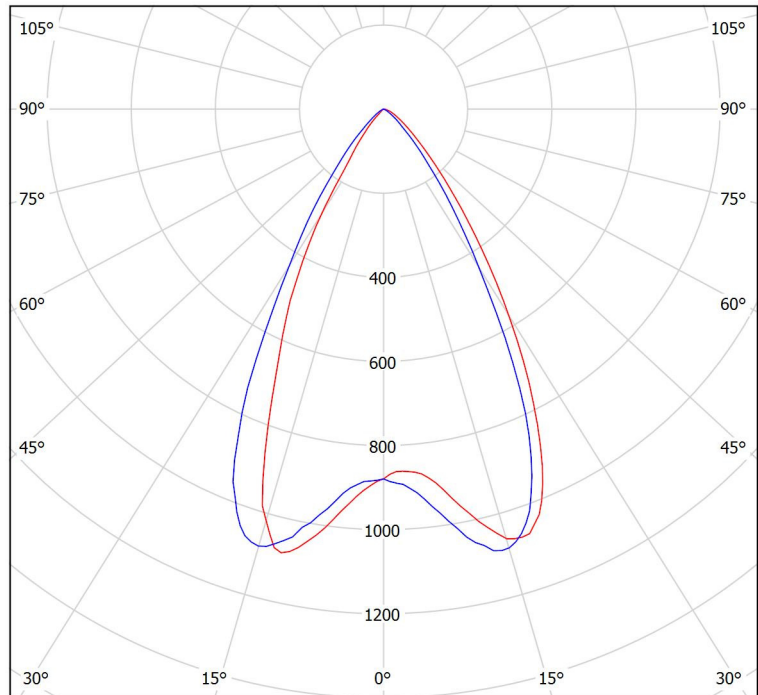

### K-LITE ID-7054 NAVI / LDC Data Sheet

Luminaire: K-LITE ID-7054 NAVI

Lamps: 1 x 45W LED (BA45°) CW,  
3366lm

cd/klm  
— C0 - C180 — C90 - C270

cd/klm  
— C0 - C180 — C90 - C270