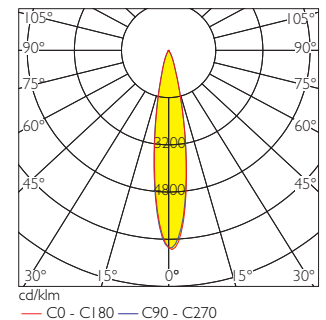

### Light Source

Light source / LED chip	: CREE, SMD3535
LED Lumens	: 1500 lm
Colour Rendering Index(CRI)	: Ra>90 R9>50
LED Colour Temperature	: 3000K / 4000K / 5700K
Life Span	: >50,000 Hours

### Optical

Louver	: Honey comb
Colour Temperature	: 3000K
Luminaire Luminous flux	: 419 lm
Luminaire Luminous Efficiency	: 43 lm/W
Beam Angle	: 36°
UGR	: <16

The luminous flux and the connected wattage quoted might change as a result of technical progress. For the latest Installation guidelines and product updates with LED service life please refer to the website at [www.klite.in](http://www.klite.in)