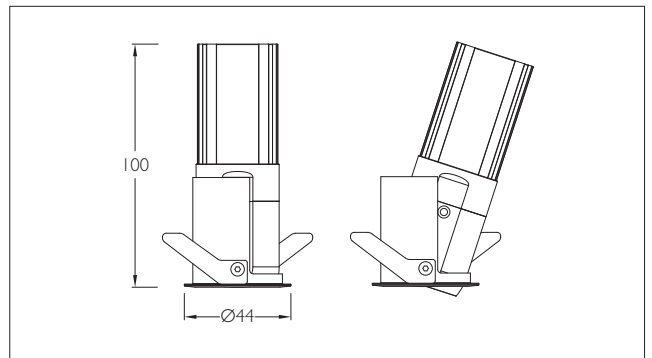

### Optical

Louver	: Honey comb
Colour Temperature	: 3000K
Luminaire Luminous flux	: 419 lm
Luminaire Luminous Efficiency	: 43 lm/W
Beam Angle	: 36°
UGR	: <16

The luminous flux and the connected wattage quoted might change as a result of technical progress. For the latest Installation guidelines and product updates with LED service life please refer to the website at [www.klite.in](http://www.klite.in)