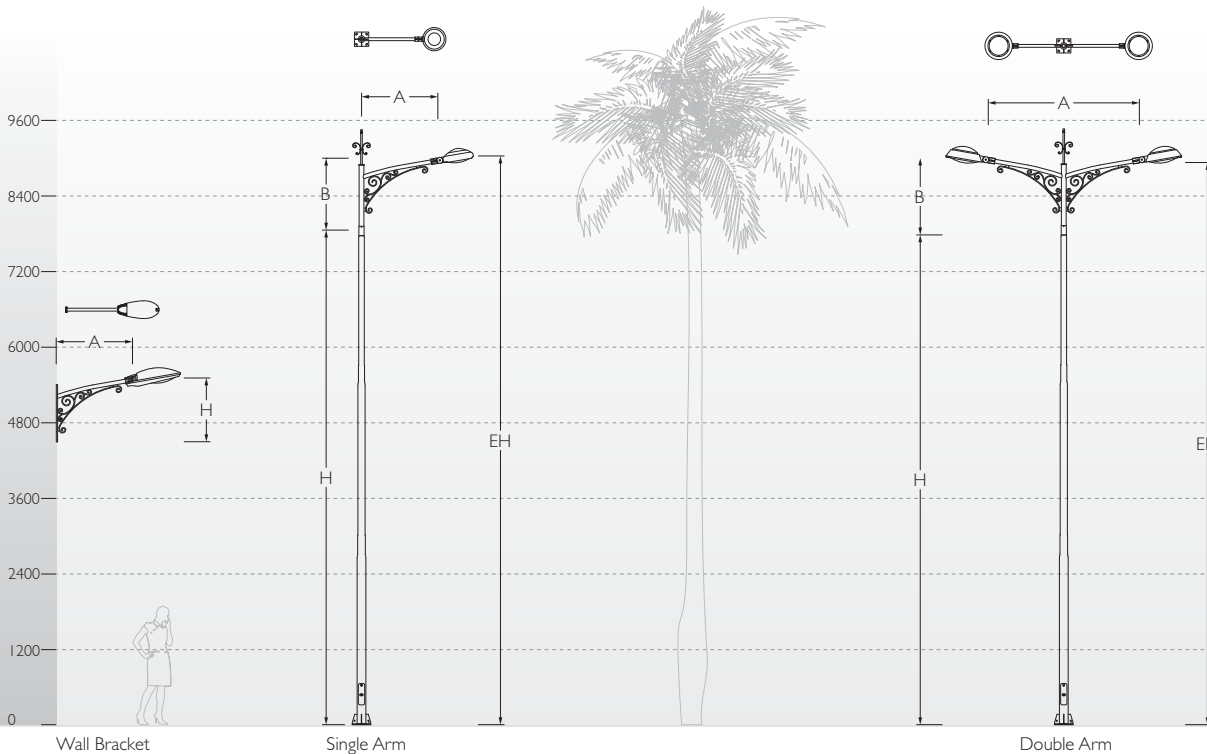

Bridge Lighting Poles

Bridge is a arched design which allows designers to personalise projects with daring touches of originality and innovation.

ID	Arms	A	B	H	EH	Mounting
KP-7120	Single Arm	1550	3435	5565	9000	KP-18
KP-7121	Double Arm	2540	1535	7465	9000	KP-18
KP-7122	Asymmetrical Arm	2890	3435	5565	7070/9000	KP-18
KP-7205	Single Arm	1550	3435	3565	7000	KP-18
KP-7206	Double Arm	2540	1535	5465	7000	KP-18
KP-7207	Asymmetrical Arm	2890	3435	3565	5070/7000	KP-18

Fixture Options

Note : Plan view are indicative.

American Orna Lighting Poles

American Orna is an architecturally designed solution which is discreetly fused with modernity. It is a overall lighting solution for both classic and contemporary urban settings.

ID	Arms	A	B	H	EH	Mounting
KP-2061	Wall Bracket	1200	---	900	---	---
PI KP-8298	Single Arm	1200	1220	4780	6000	KP-51
PI KP-8299	Double Arm	2400	1220	4780	6000	KP-51
PI KP-8241	Single Arm	1200	1220	7780	9000	KP-51
PI KP-8242	Double Arm	2400	1220	7780	9000	KP-51

Fixture Options

Note : Plan view are indicative. PI Swaged Pole.