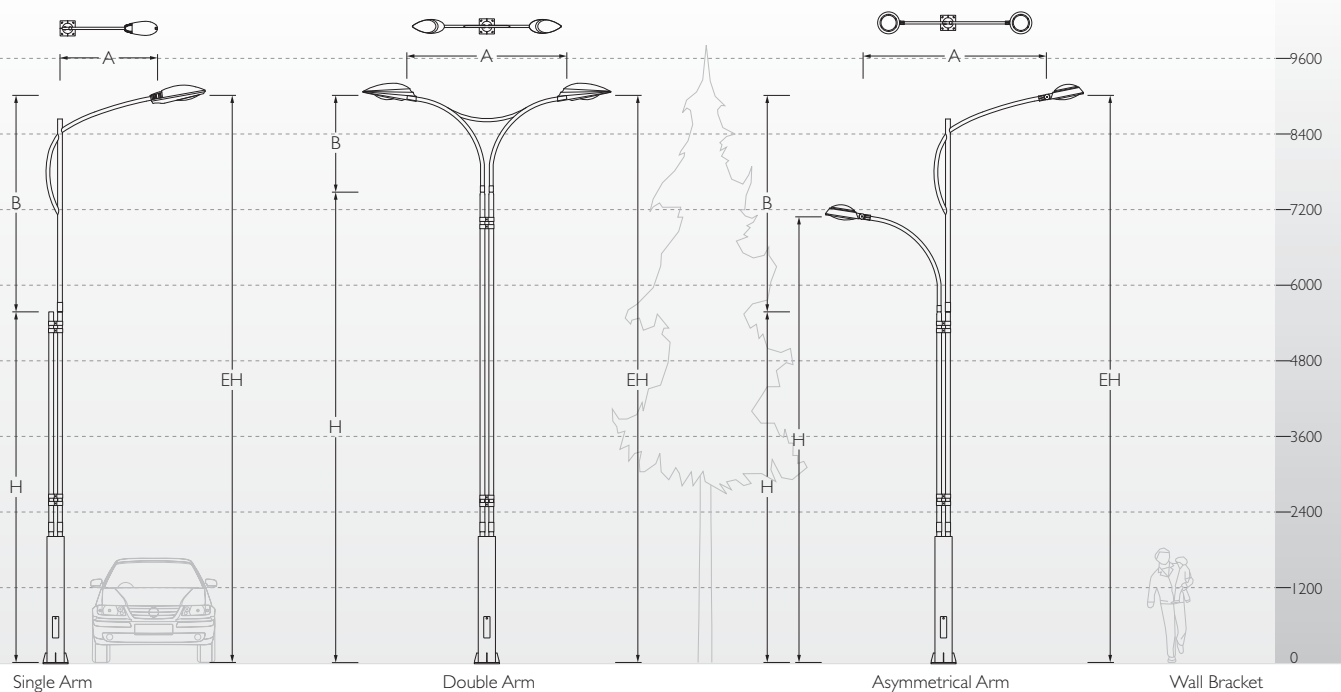

Bridge Lighting Poles

Bridge is a arched design which allows designers to personalise projects with daring touches of originality and innovation.

ID	Arms	A	B	H	EH	Mounting
KP-7120	Single Arm	1550	3435	5565	9000	KP-18
KP-7121	Double Arm	2540	1535	7465	9000	KP-18
KP-7122	Asymmetrical Arm	2890	3435	5565	7070/9000	KP-18
KP-7205	Single Arm	1550	3435	3565	7000	KP-18
KP-7206	Double Arm	2540	1535	5465	7000	KP-18
KP-7207	Asymmetrical Arm	2890	3435	3565	5070/7000	KP-18

Fixture Options

Note : Plan view are indicative.

American Orna Lighting Poles

American Orna is an architecturally designed solution which is discreetly fused with modernity. It is a overall lighting solution for both classic and contemporary urban settings.

ID	Arms	A	B	H	EH	Mounting
KP-2061	Wall Bracket	1200	---	900	---	---
PI KP-8298	Single Arm	1200	1220	4780	6000	KP-51
PI KP-8299	Double Arm	2400	1220	4780	6000	KP-51
PI KP-8241	Single Arm	1200	1220	7780	9000	KP-51
PI KP-8242	Double Arm	2400	1220	7780	9000	KP-51

Fixture Options

Note : Plan view are indicative. PI Swaged Pole.