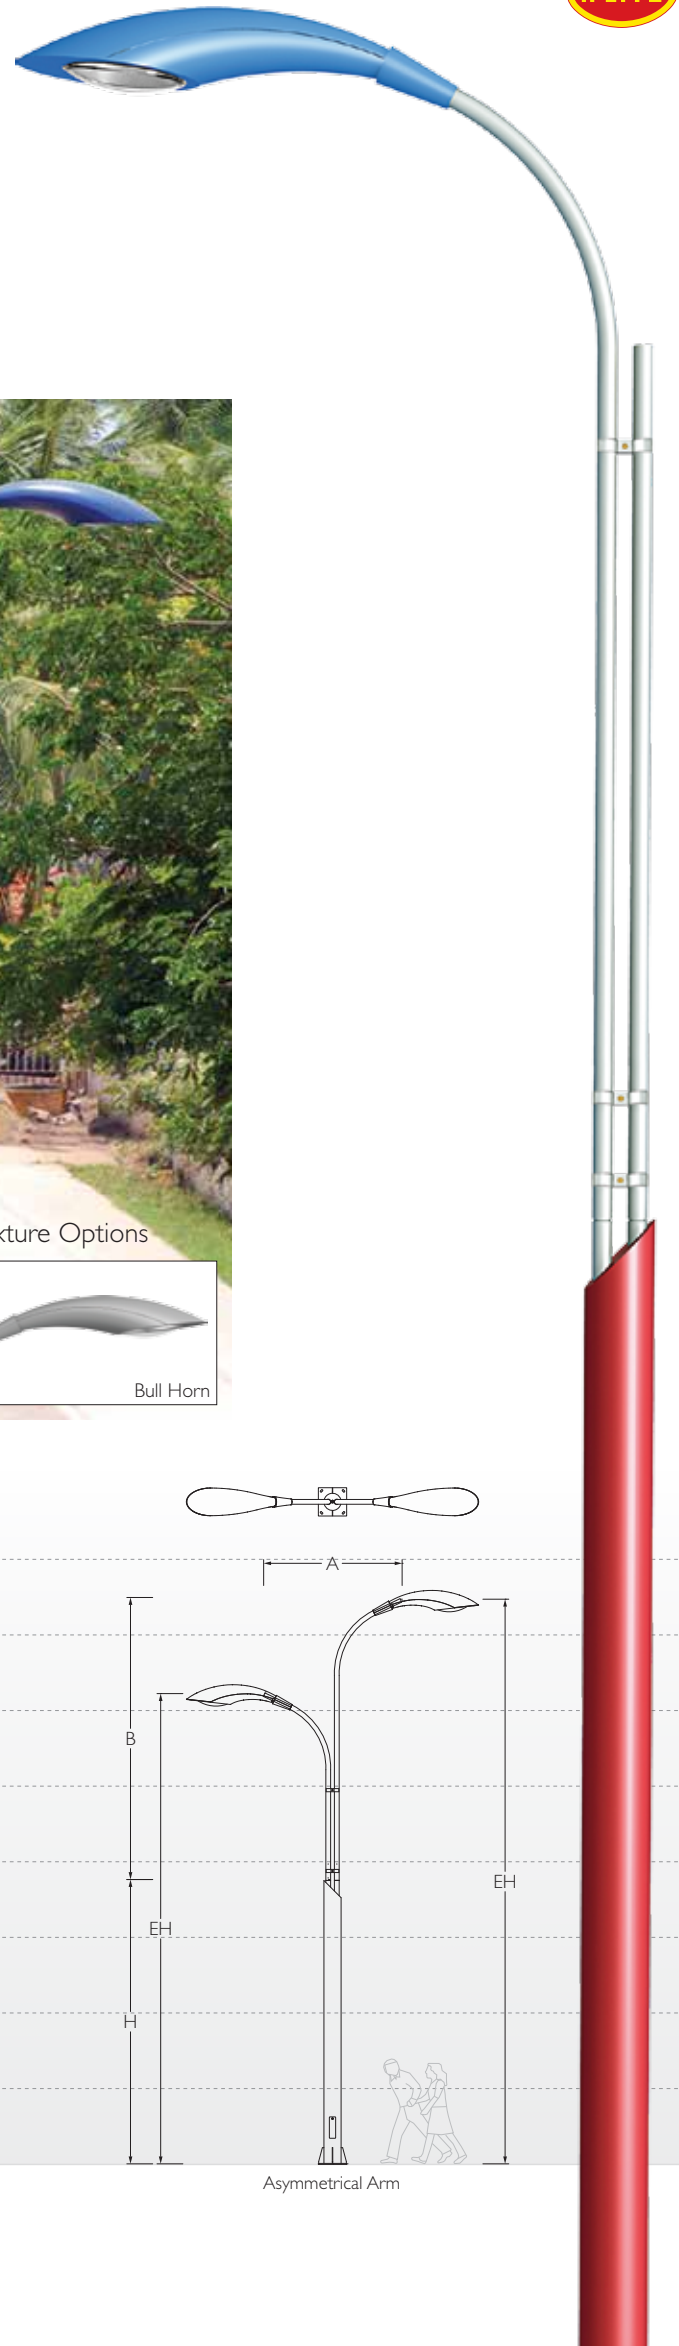

TATA Tele Services, Chennai

Bull Horn Lighting Poles

Bull Horn street pole is a contemporary arched design which suits the clean aesthetics of modern architecture. It reinvents lighting equipment with appeal simplicity and elegance. With parallel geometric lines and hybrid construction, these light objects with their avant grade design will integrate with all urban ambiance, in a way that is harmonious and enhancing.

ID	Arms	A	B	H	EH	Mounting
KP-8187	Single Arm	1100	4484	4516	8973	KP-18
KP-8188	Double Arm	2200	4484	4516	8973	KP-18
KP-8199	Asymmetrical Arm	2200	4484	4516	7473/8973	KP-18

Rajeev Beach Way- Yanam

Fixture Options

Bull Horn

Plan view are indicative