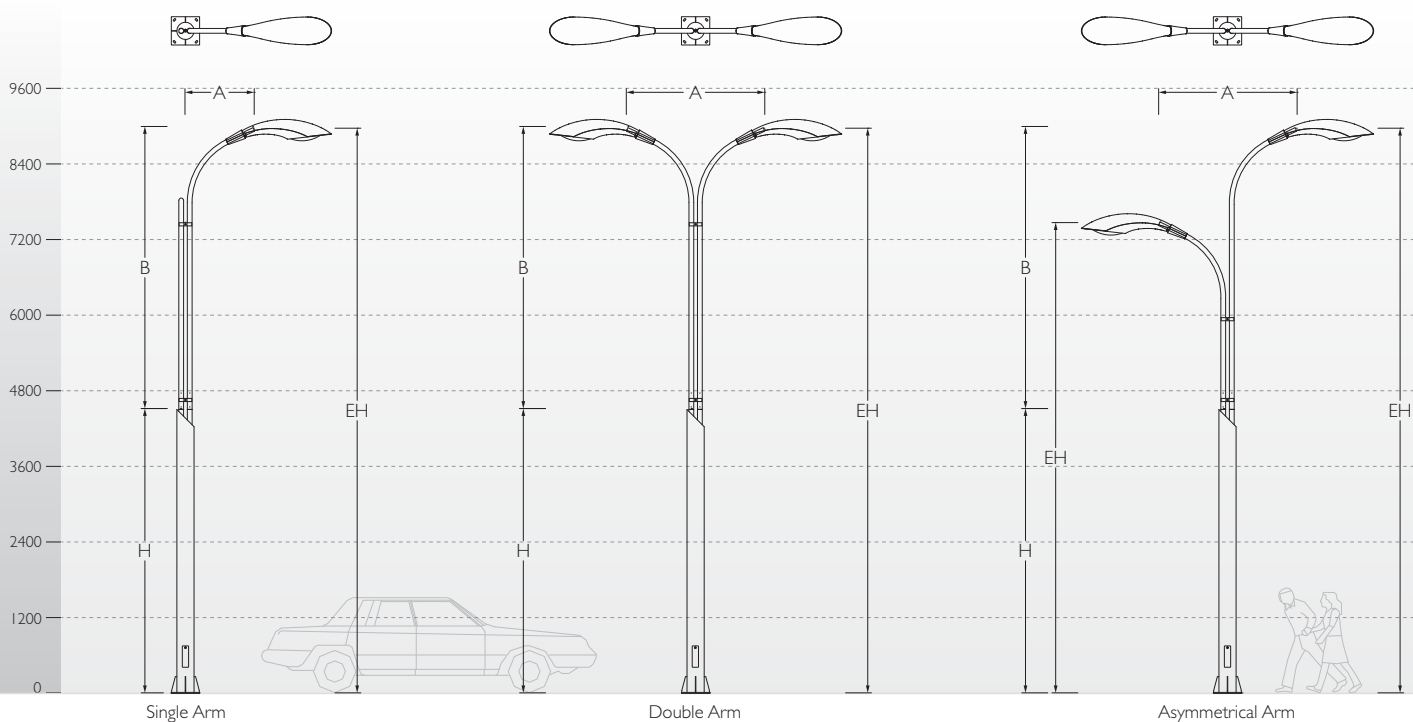

TATA Tele Services, Chennai

Bull Horn Lighting Poles

Bull Horn street pole is a contemporary arched design which suits the clean aesthetics of modern architecture. It reinvents lighting equipment with appeal simplicity and elegance. With parallel geometric lines and hybrid construction, these light objects with their avant grade design will integrate with all urban ambiance, in a way that is harmonious and enhancing.

ID	Arms	A	B	H	EH	Mounting
KP-8187	Single Arm	1100	4484	4516	8973	KP-18
KP-8188	Double Arm	2200	4484	4516	8973	KP-18
KP-8199	Asymmetrical Arm	2200	4484	4516	7473/8973	KP-18

Rajeev Beach Way- Yanam

Fixture Options

Bull Horn

Plan view are indicative