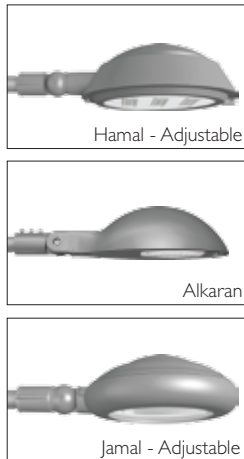

Nehru Circle - Pondicherry

Fixture Options

ECO - Model