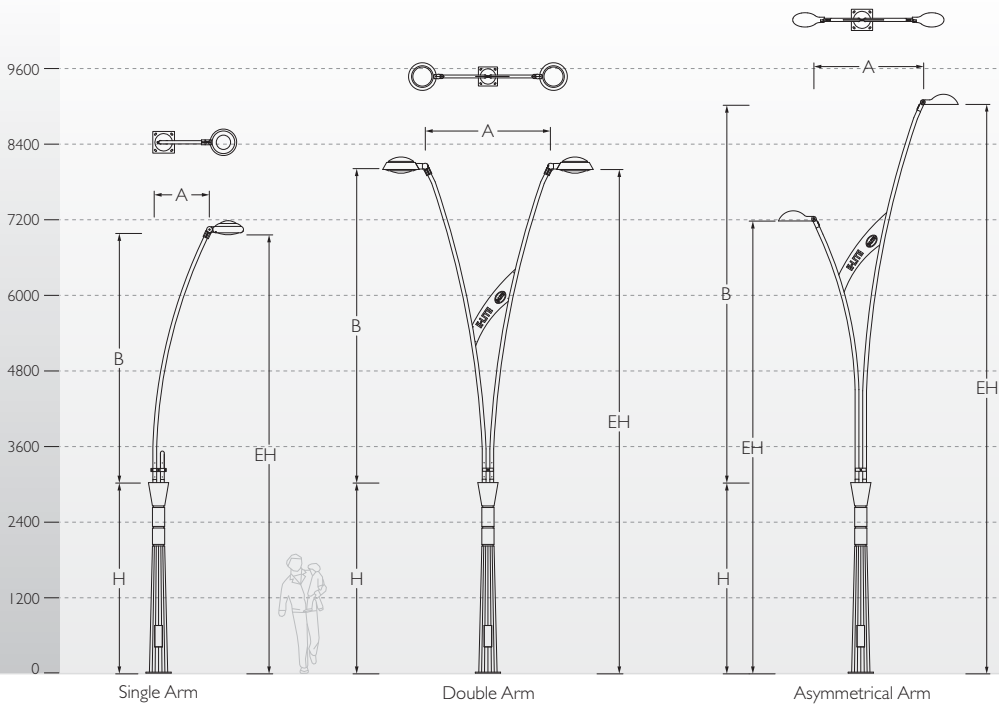

# Giraffe Lighting Poles

**Giraffe**, the grace full and fluid lines will harmonize discretely with all types of urban environment. The 'Spread' feeling of Giraffe adds a touch of charm to lighting for boulevards, pedestrian paths & recreation spaces.

ID	Arms	A	B	H	EH	Mounting
KP-8192	Single Arm	975	5100	2900	8000	KP-20
KP-8193	Double Arm	2010	5100	2900	8000	KP-20
KP-8194	Asymmetrical Arm	1705	5100	2900	6020/8000	KP-20
KP-8204	Single Arm	975	6100	2900	9000	KP-20
KP-8205	Double Arm	2010	6100	2900	9000	KP-20
KP-8207	Asymmetrical Arm	1705	6100	2900	7020/9000	KP-20

### Fixture Options

ECO - Model

Plan view are indicative