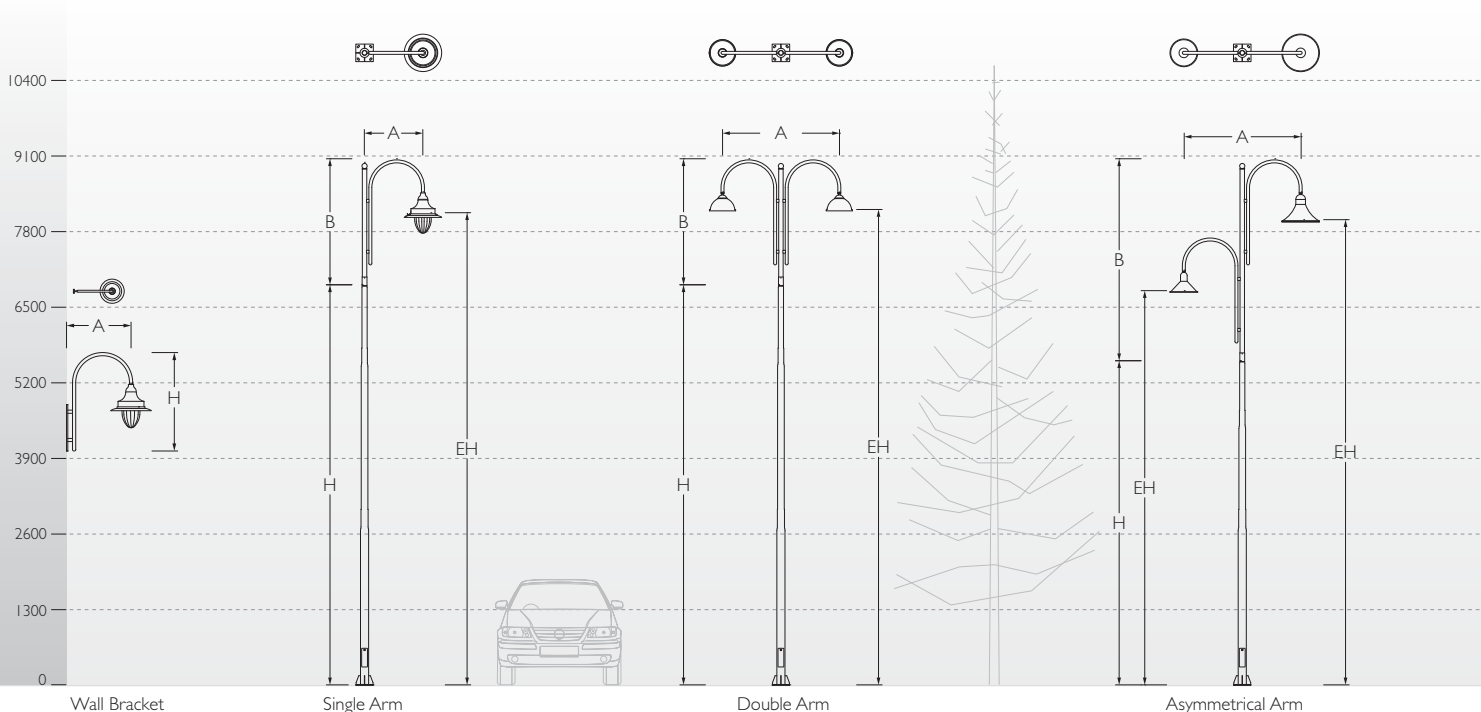

Amer Valley Road, Jaipur

Pelican Lighting Poles

Pelican with its arched tubular design with artistic, inventive style, proven integrity, giving it a touch of timelessness. From stylistic considerations to the more practical aspects of durability, reinforcing the character of a public space and offers you the blend of beauty and business.

ID	Arms	A	B	H	EH	Mounting
KP-8100	Wall Bracket	1026	---	1575	---	---
PI KP-7185	Single Arm	1015	2150	4850	6077	KP-51
PI KP-7186	Double Arm	2030	2150	4850	6132	KP-51
PI KP-7188	Asymmetrical Arm	2030	3455	3545	4744/5958	KP-51
PI KP-7218	Single Arm	1015	2150	6850	8077	KP-51
PI KP-7219	Double Arm	2030	2150	6850	8132	KP-51
PI KP-7220	Asymmetrical Arm	2030	3455	5545	6744/7958	KP-51

Fixture Options

Note : Plan view are indicative. PI Swaged Pole.