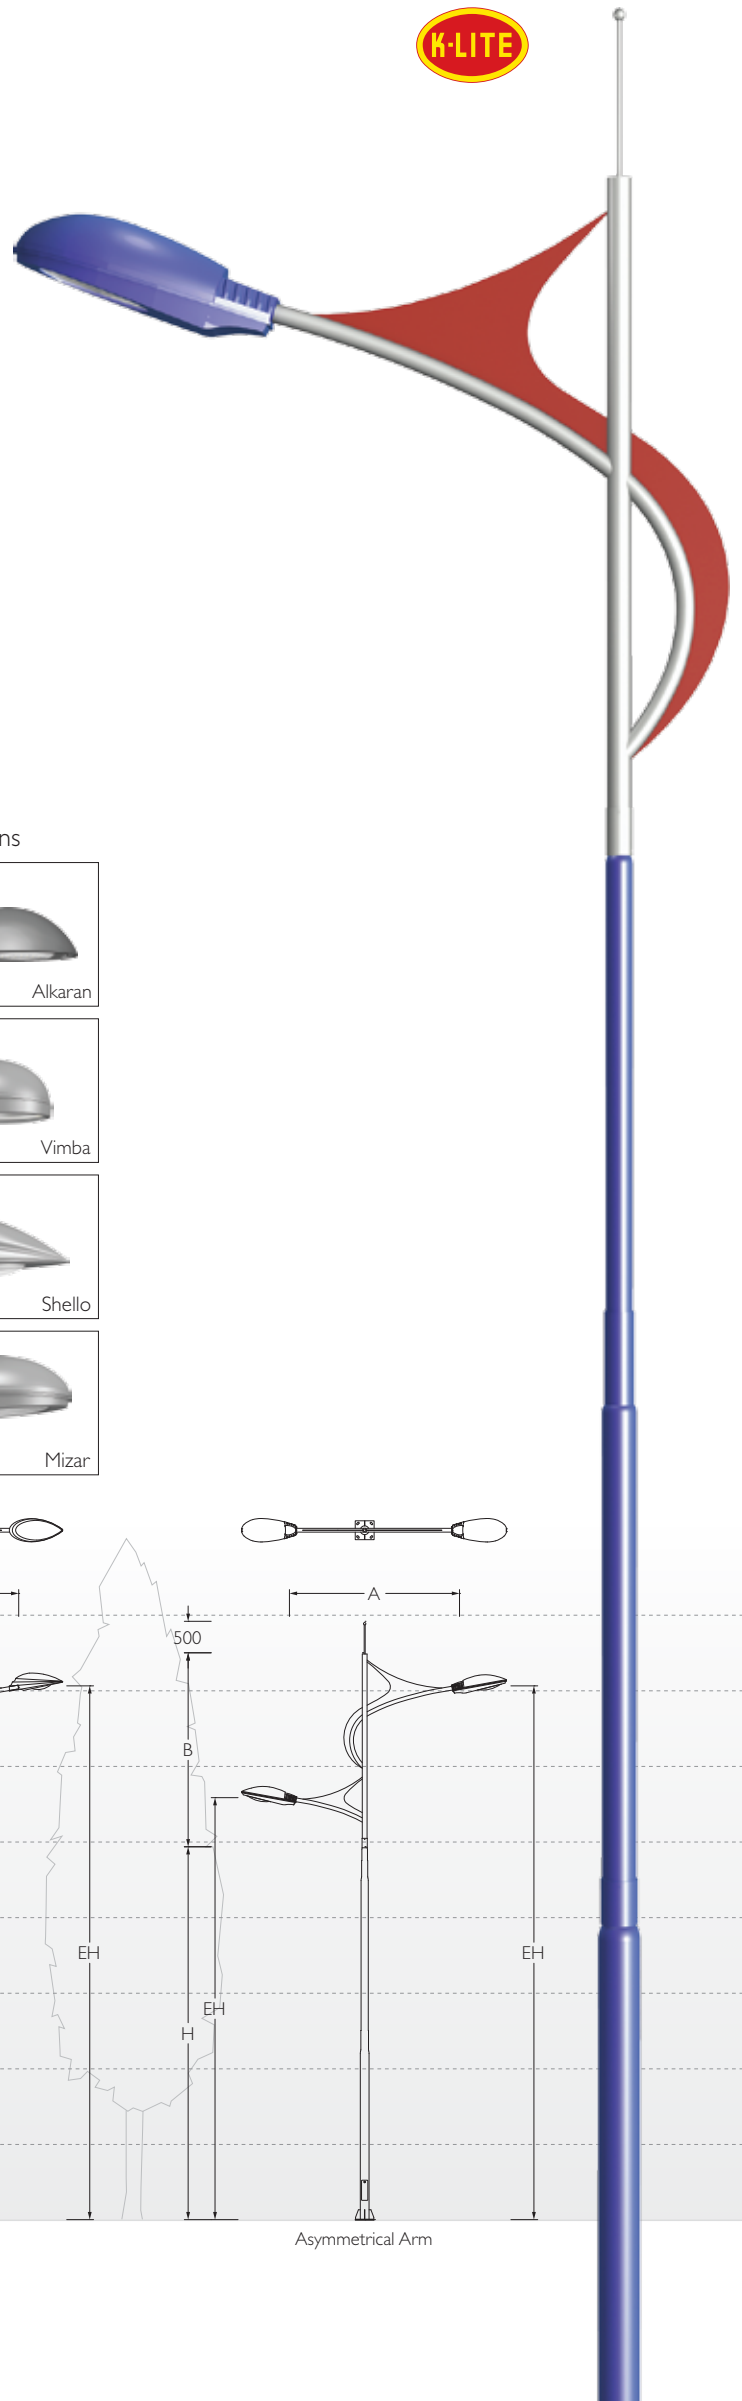

Dragon Lighting Poles

Dragon pole is a contemporary arched design which suits the clean aesthetics of modern architecture. The tight and dynamic curves gives Dragon a well stated personality.

ID	Arms	A	C	B	H	EH	Mounting
KP-2055	Wall Bracket	1200	---	---	1000	---	---
PI KP-7216	Single Arm	1200	1546	2100	3900	5505	KP-51
PI KP-7217	Double Arm	2400	---	2100	3900	5475	KP-51
PI KP-7202	Single Arm	1200	1546	2100	6900	8505	KP-51
PI KP-7203	Double Arm	2400	---	2100	6900	8475	KP-51
PI KP-7204	Asymmetrical Arm	2200	---	3000	6000	6700/8475	KP-51

Fixture Options

Note : Plan view are indicative. PI Swaged Pole.