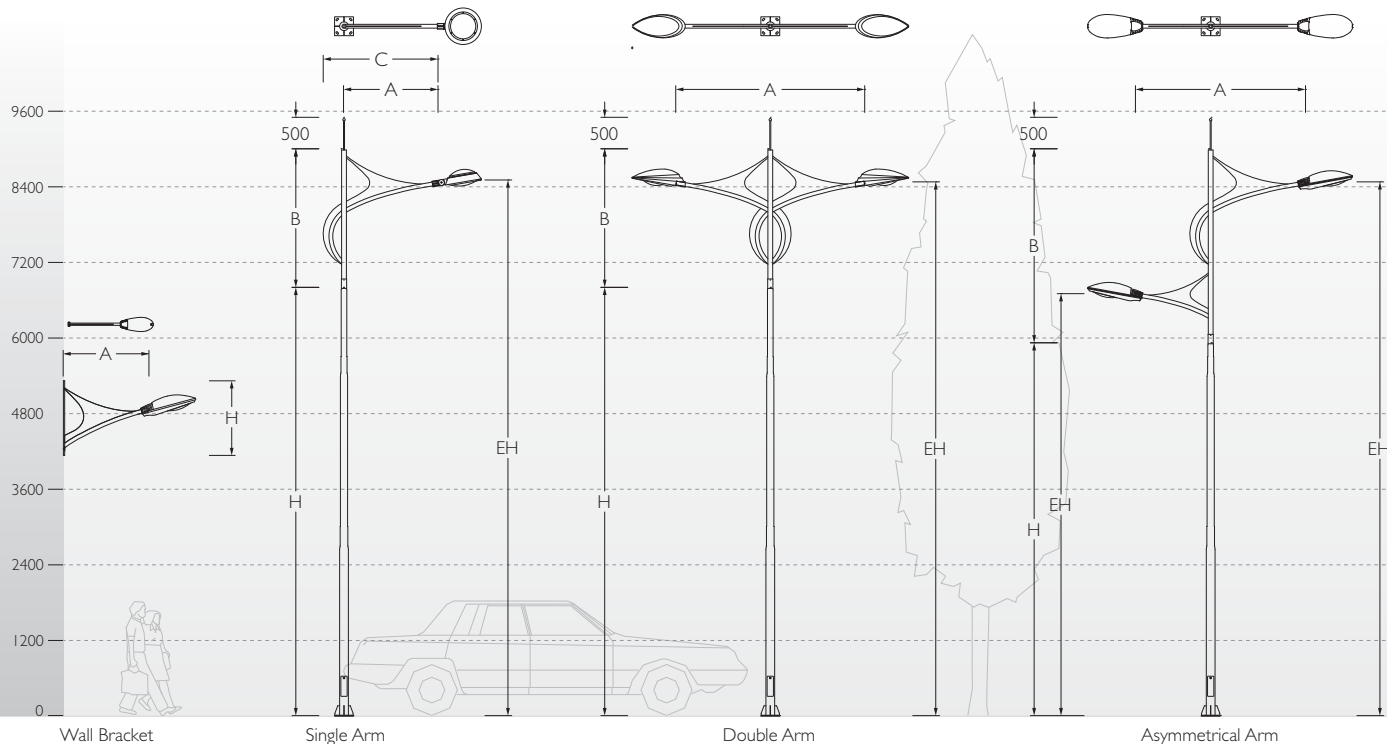

Dragon Lighting Poles

Dragon pole is a contemporary arched design which suits the clean aesthetics of modern architecture. The tight and dynamic curves gives Dragon a well stated personality.

ID	Arms	A	C	B	H	EH	Mounting
KP-2055	Wall Bracket	1200	---	---	1000	---	---
PI KP-7216	Single Arm	1200	1546	2100	3900	5505	KP-51
PI KP-7217	Double Arm	2400	---	2100	3900	5475	KP-51
PI KP-7202	Single Arm	1200	1546	2100	6900	8505	KP-51
PI KP-7203	Double Arm	2400	---	2100	6900	8475	KP-51
PI KP-7204	Asymmetrical Arm	2200	---	3000	6000	6700/8475	KP-51

Fixture Options

Note : Plan view are indicative. PI Swaged Pole.