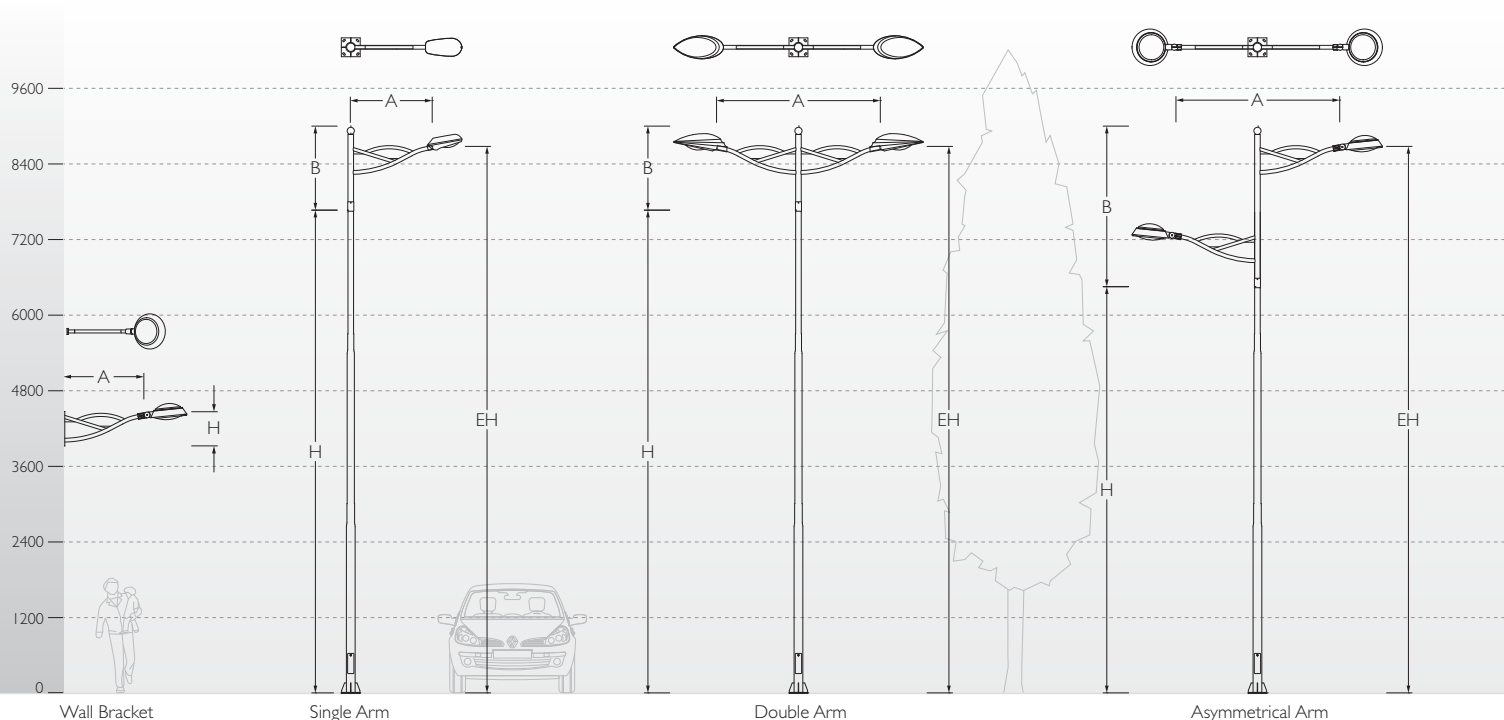

# Knotty Lighting Poles

**Knotty** pole is a contemporary arched design which suits the clean aesthetics of modern architecture. It reinvents lighting equipment with appeal simplicity and elegance. With radial geometric lines, these design will integrate with all urban ambiance, in a way that is harmonious and enhancing.

ID	Arms	A	B	H	EH	Mounting
KP-2040	Wall Bracket	1290	---	550	---	---
PI KP-8149	Single Arm	1300	1334	7666	8678	KP-51
PI KP-8150	Double Arm	2600	1334	7666	8678	KP-51
PI KP-8198	Asymmetrical Arm	2600	2550	6450	7273/8678	KP-51

## Fixture Options

Note : Plan view are indicative. PI Swaged Pole.