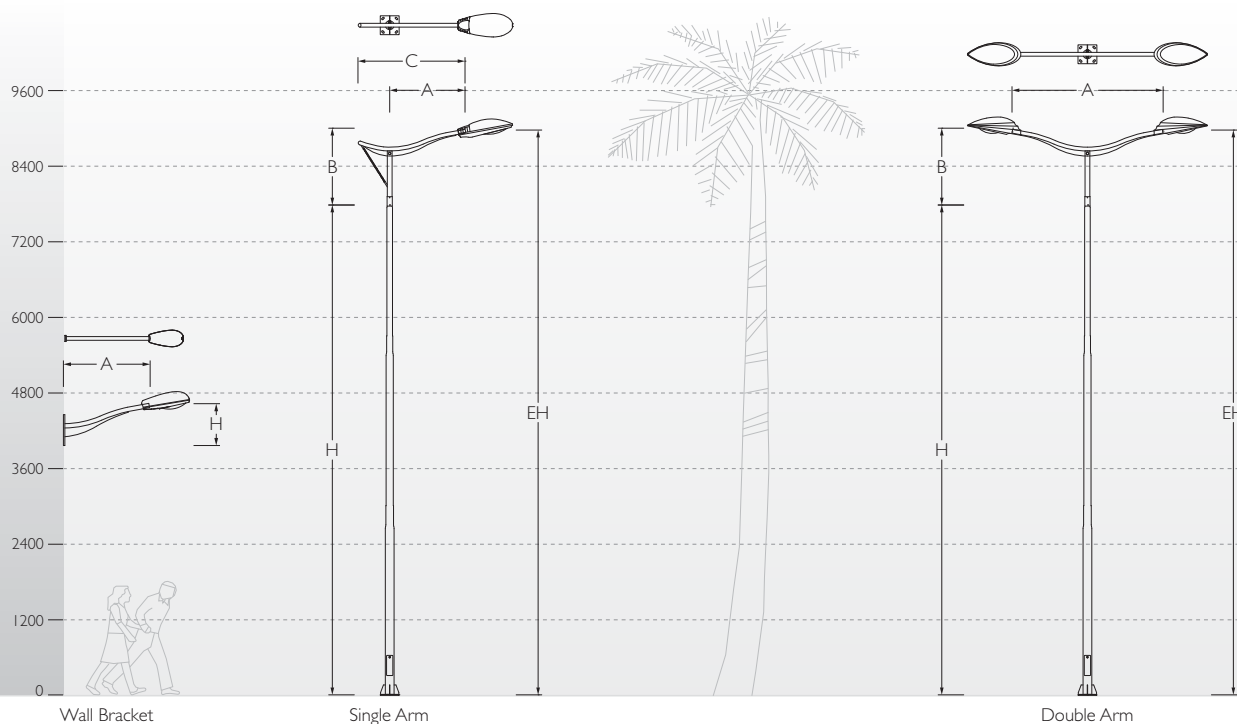

Hyderabad Airport Road

Neero Lighting Poles

Neero is a contemporary arched design that is both timeless and unique in its impression. Superb strength characteristics make these products ultra reliable.

ID	Arms	A	C	B	H	EH	Mounting
KP-2049	Wall Bracket	1200	---	---	590	---	---
P1 KP-8136	Single Arm	1200	1700	1220	7780	8970	KP-51
P1 KP-8182	Double Arm	2400	---	1220	7780	8970	KP-51
P2 KP-8219	Single Arm	1200	1700	1220	5780	6970	KP-53
P2 KP-8220	Double Arm	2400	---	1220	5780	6970	KP-53

Symbiosys Technologies, Visakhapatnam

Fixture Options

Note : Plan view are indicative. P1 Swaged Pole. P2 Conical Pole.