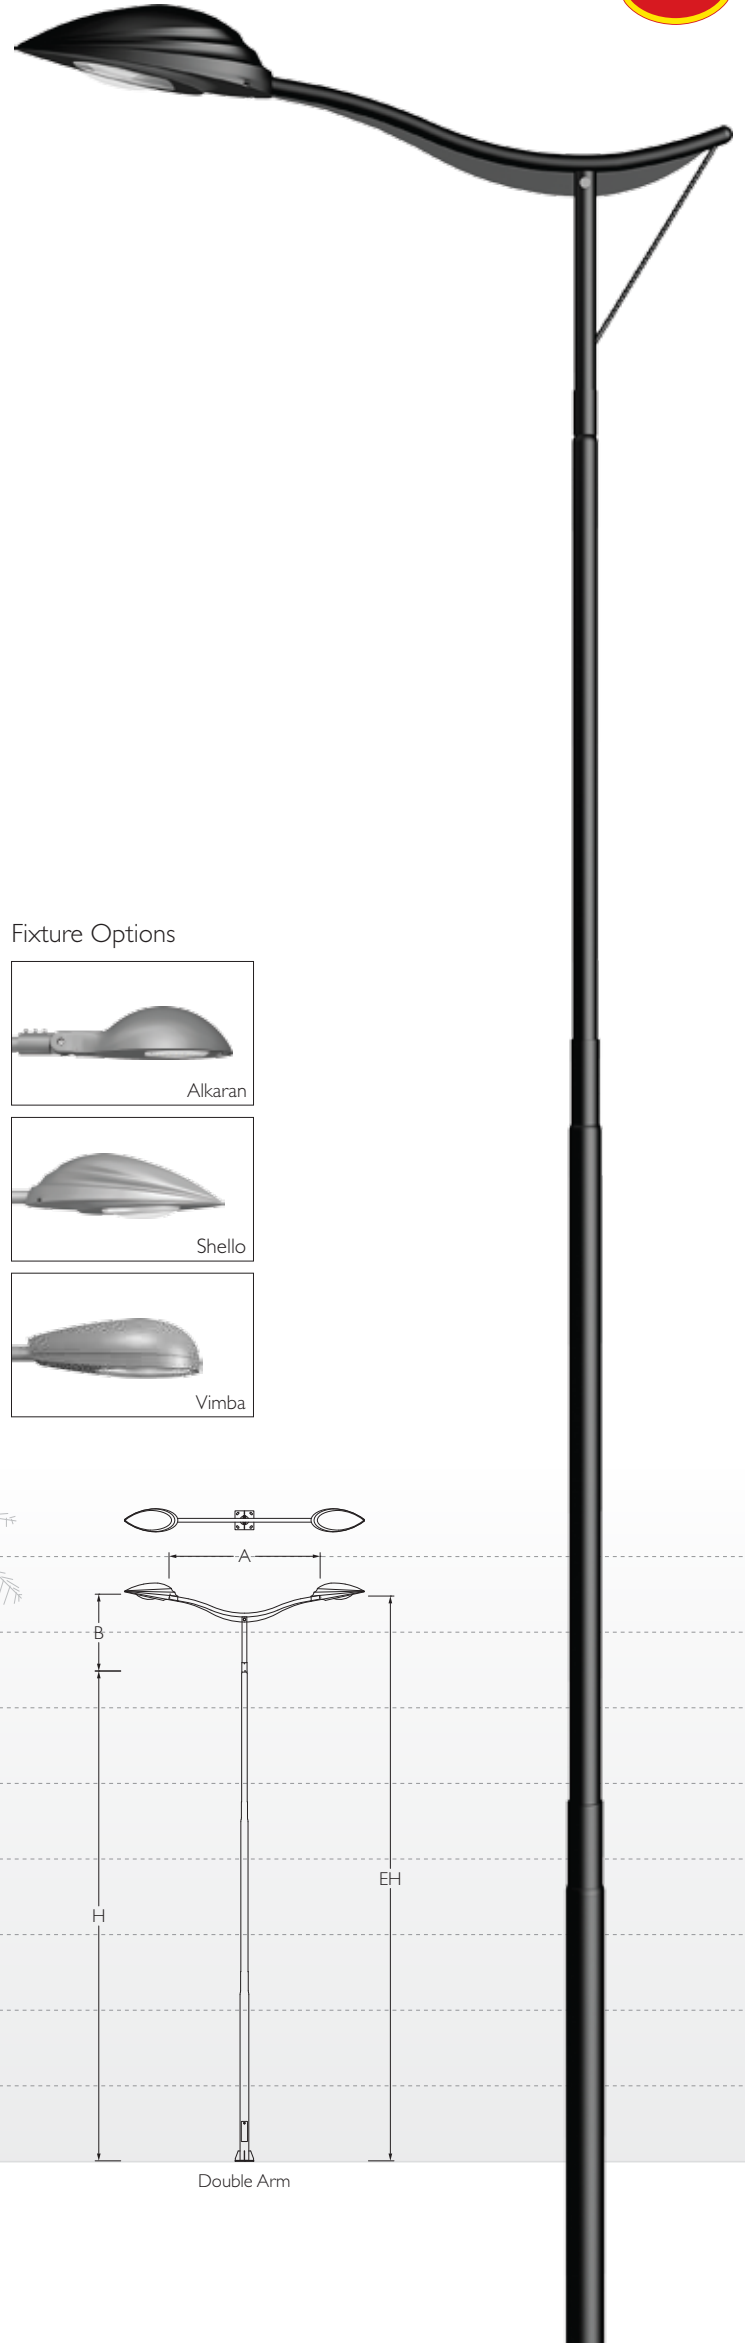

Hyderabad Airport Road

Neero Lighting Poles

Neero is a contemporary arched design that is both timeless and unique in its impression. Superb strength characteristics make these products ultra reliable.

ID	Arms	A	C	B	H	EH	Mounting
KP-2049	Wall Bracket	1200	---	---	590	---	---
P1 KP-8136	Single Arm	1200	1700	1220	7780	8970	KP-51
P1 KP-8182	Double Arm	2400	---	1220	7780	8970	KP-51
P2 KP-8219	Single Arm	1200	1700	1220	5780	6970	KP-53
P2 KP-8220	Double Arm	2400	---	1220	5780	6970	KP-53

Symbiosys Technologies, Visakhapatnam

Fixture Options

Note : Plan view are indicative. P1 Swaged Pole. P2 Conical Pole.