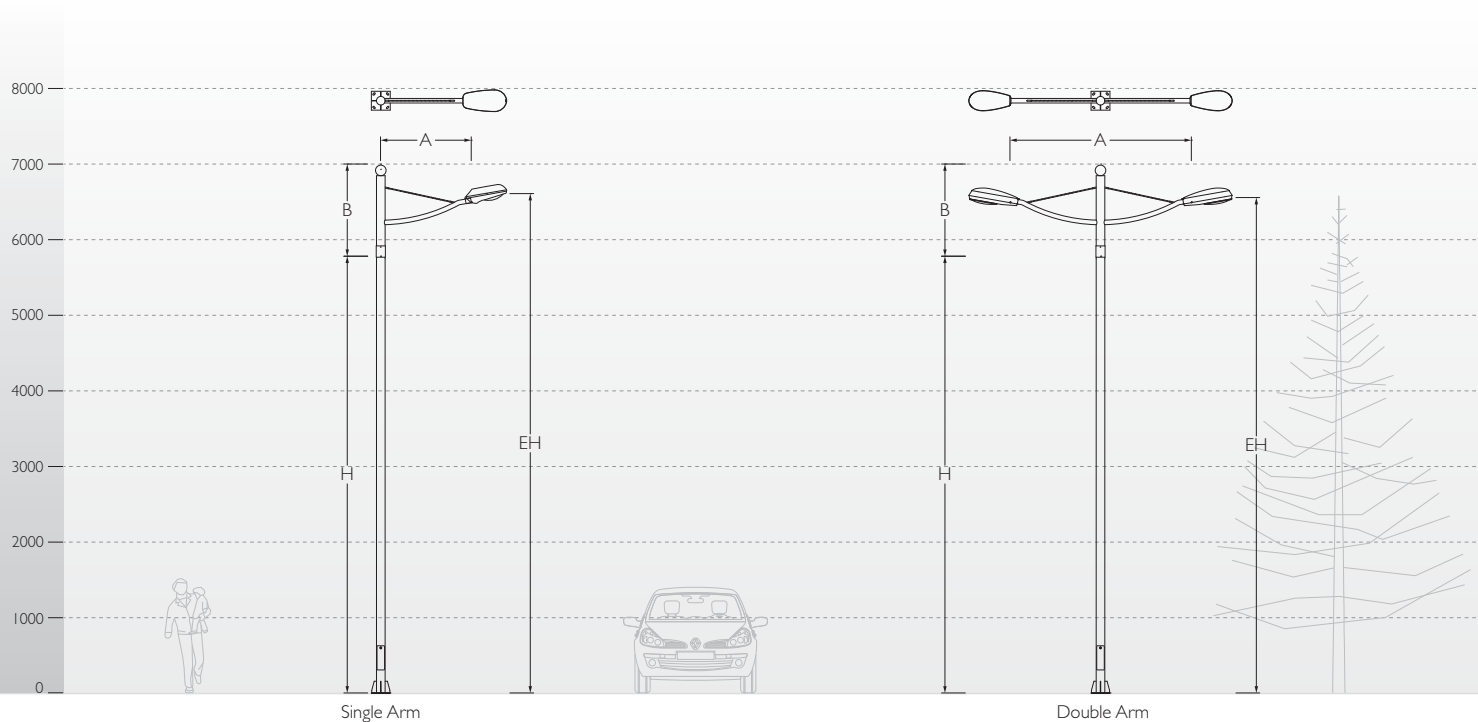

Hawk Lighting Poles

Hawk design that is both timeless and unique in its impression. Superb strength characteristics make these products ultra reliable.

ID	Arms	A	B	H	EH	Mounting
P7 KP-8078	Single Arm	1200	1220	4780	5609	KP-51
P7 KP-8079	Double Arm	2400	1220	4780	5556	KP-51
P7 KP-8080	Single Arm	1200	1220	5780	6609	KP-51
P7 KP-8081	Double Arm	2400	1220 </td <td>5780</td> <td>6556</td> <td>KP-51</td>	5780	6556	KP-51

Fixture Options

Note : Plan view are indicative. P7 Circular Pole.