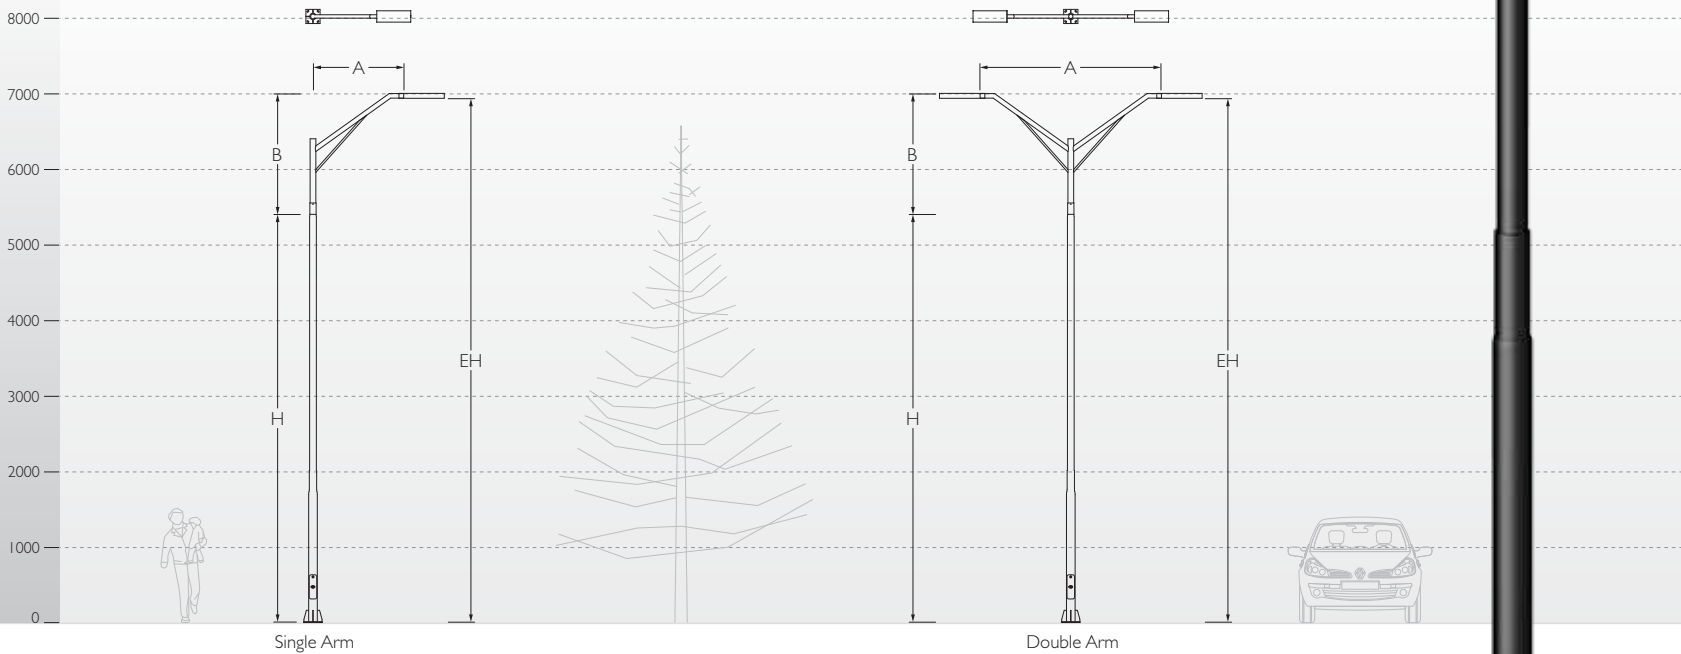

# Victory Lighting Poles

NEW

K-LITE

ID	Arms	A	B	H	EH	Mounting
PI KP-8300	Single Arm	1200	2000	4000	5935	KP-51
PI KP-8301	Double Arm	2400	2000	4000	5935	KP-51
PI KP-8302	Single Arm	1200	2000	5000	6935	KP-51
PI KP-8303	Double Arm	2400	2000	5000	6935	KP-51

### Fixture Options

Note : Plan view are indicative. PI Swaged Pole.