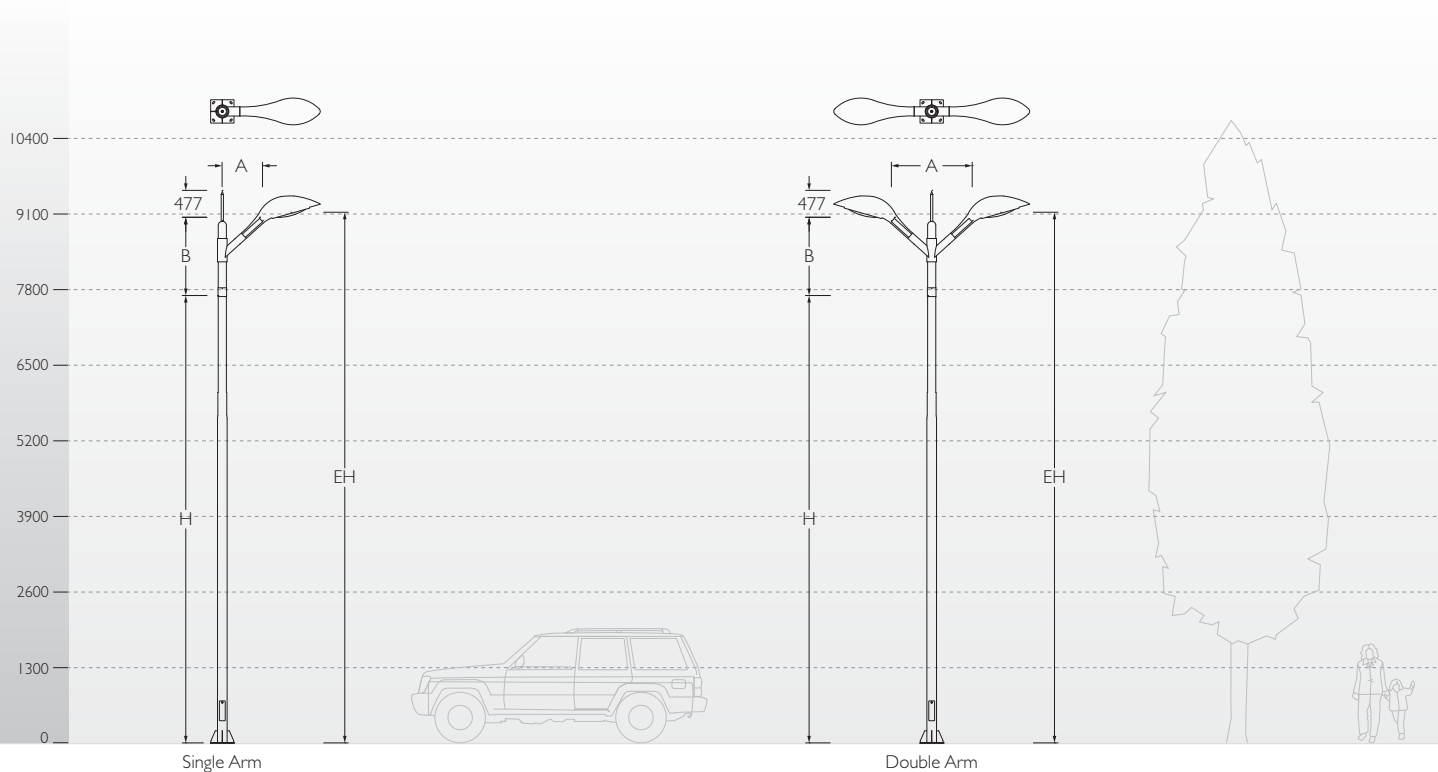

Ambattur Industrial Estate, Chennai

Seagull Lighting Poles

Seagull is an exclusive system with an integrated bracket designed for seagull luminaire. With tight and dynamic lines that give Seagull a well stated personality. Noticeably present by day and by night, Seagull brings the nature to the heart of city.

ID	Arms	A	B	H	EH	Mounting
PI KP-8185	Single Arm	695	1323	7677	9086	KP-17
PI KP-8186	Double Arm	1390	1323	7677	9086	KP-17

Fixture Options

Note : Plan view are indicative. PI Swaged Pole.