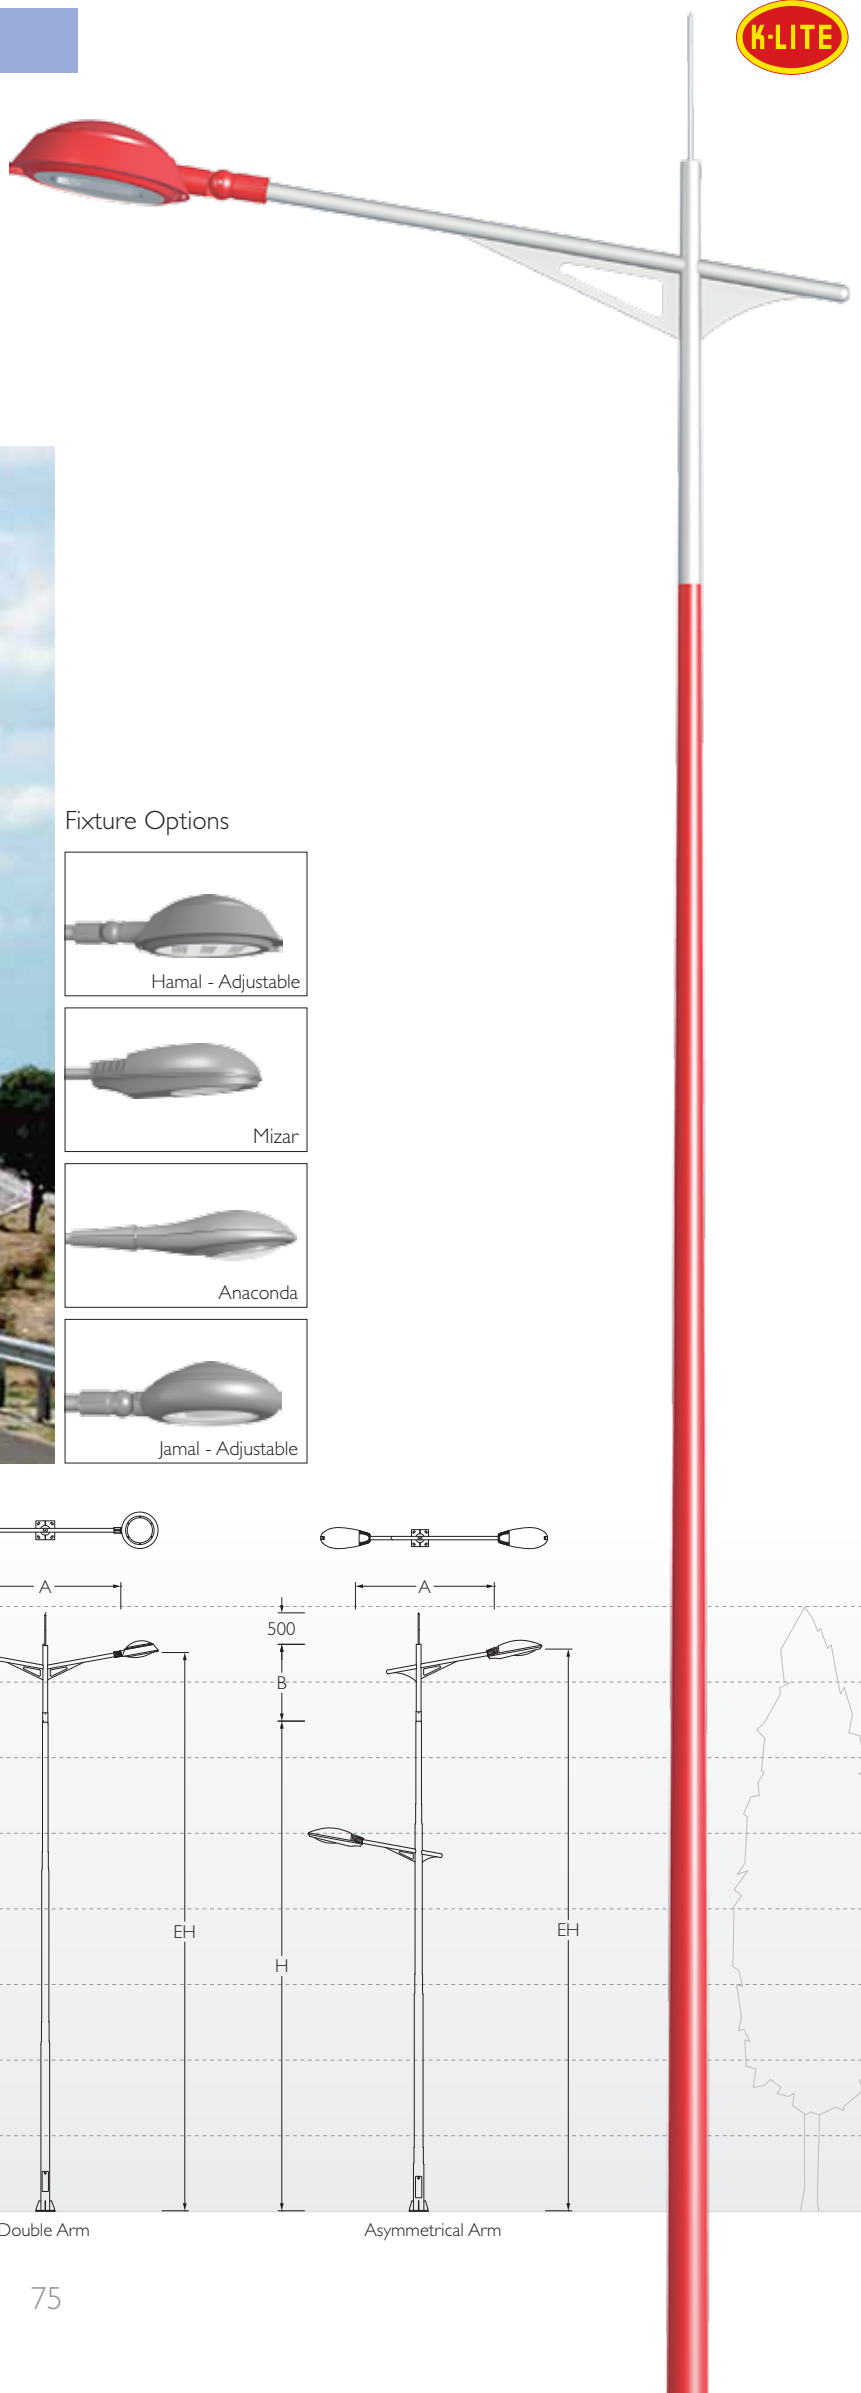

Javelin Lighting Poles

Javelin, a contemporary design that is both timeless and unique in its impression. Superb strength characteristics make these products ultra reliable.

ID	Arms	A	B	C	H	EH	Mounting
KP-2056	Wall Bracket	1200	---	---	550	---	---
PI KP-7166	Single Arm	1200	1220	---	4780	5869	KP-51
PI KP-7167	Double Arm	2400	1220	---	4780	5869	KP-51
PI KP-7172	Single Arm	1200	1220	---	7780	8869	KP-51
PI KP-7173	Double Arm	2400	1220	---	7780	8869	KP-51
PI KP-7174	Asymmetrical Arm	2200	1220	---	7780	5891/8924	KP-51

Fixture Options

Note : Plan view are indicative. PI Swaged Pole.