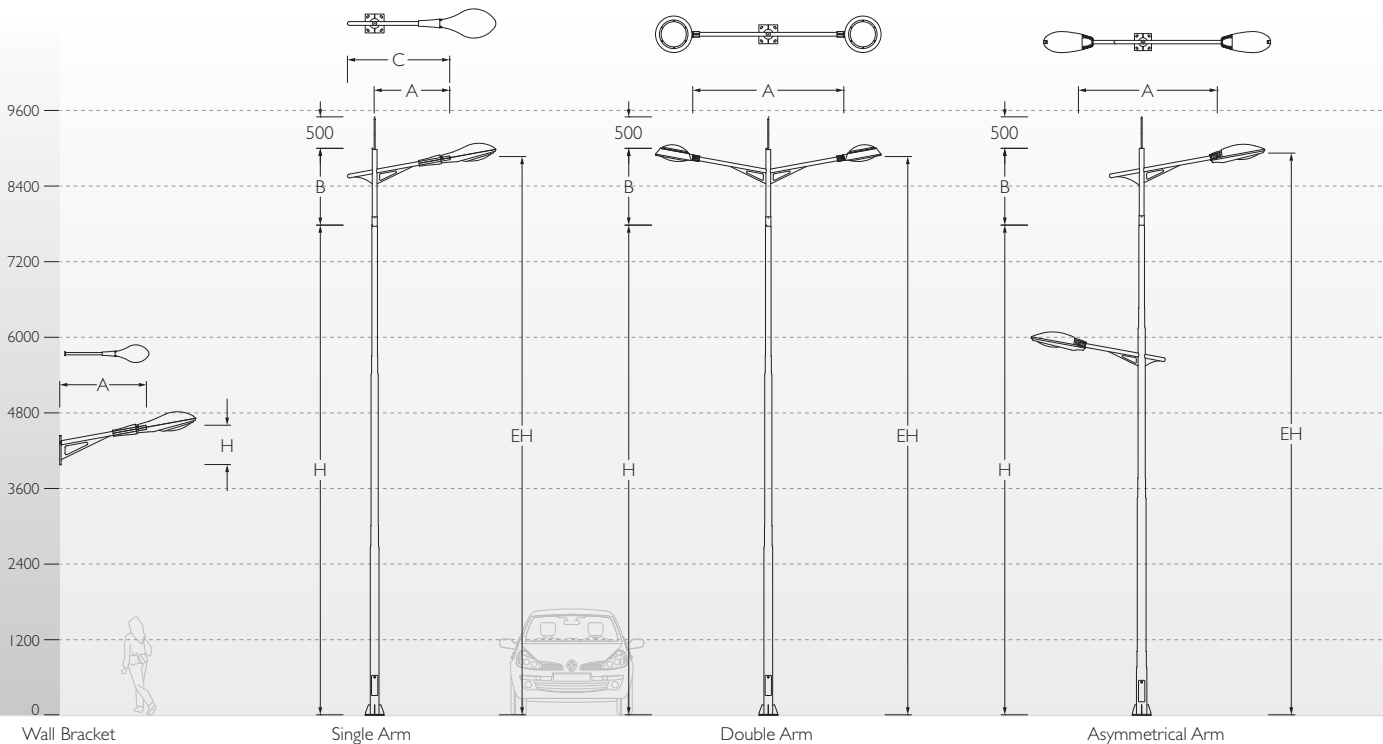

Javelin Lighting Poles

Javelin, a contemporary design that is both timeless and unique in its impression. Superb strength characteristics make these products ultra reliable.

ID	Arms	A	B	C	H	EH	Mounting
KP-2056	Wall Bracket	1200	---	---	550	---	---
PI KP-7166	Single Arm	1200	1220	---	4780	5869	KP-51
PI KP-7167	Double Arm	2400	1220	---	4780	5869	KP-51
PI KP-7172	Single Arm	1200	1220	---	7780	8869	KP-51
PI KP-7173	Double Arm	2400	1220	---	7780	8869	KP-51
PI KP-7174	Asymmetrical Arm	2200	1220	---	7780	5891/8924	KP-51

Fixture Options

Note : Plan view are indicative. PI Swaged Pole.