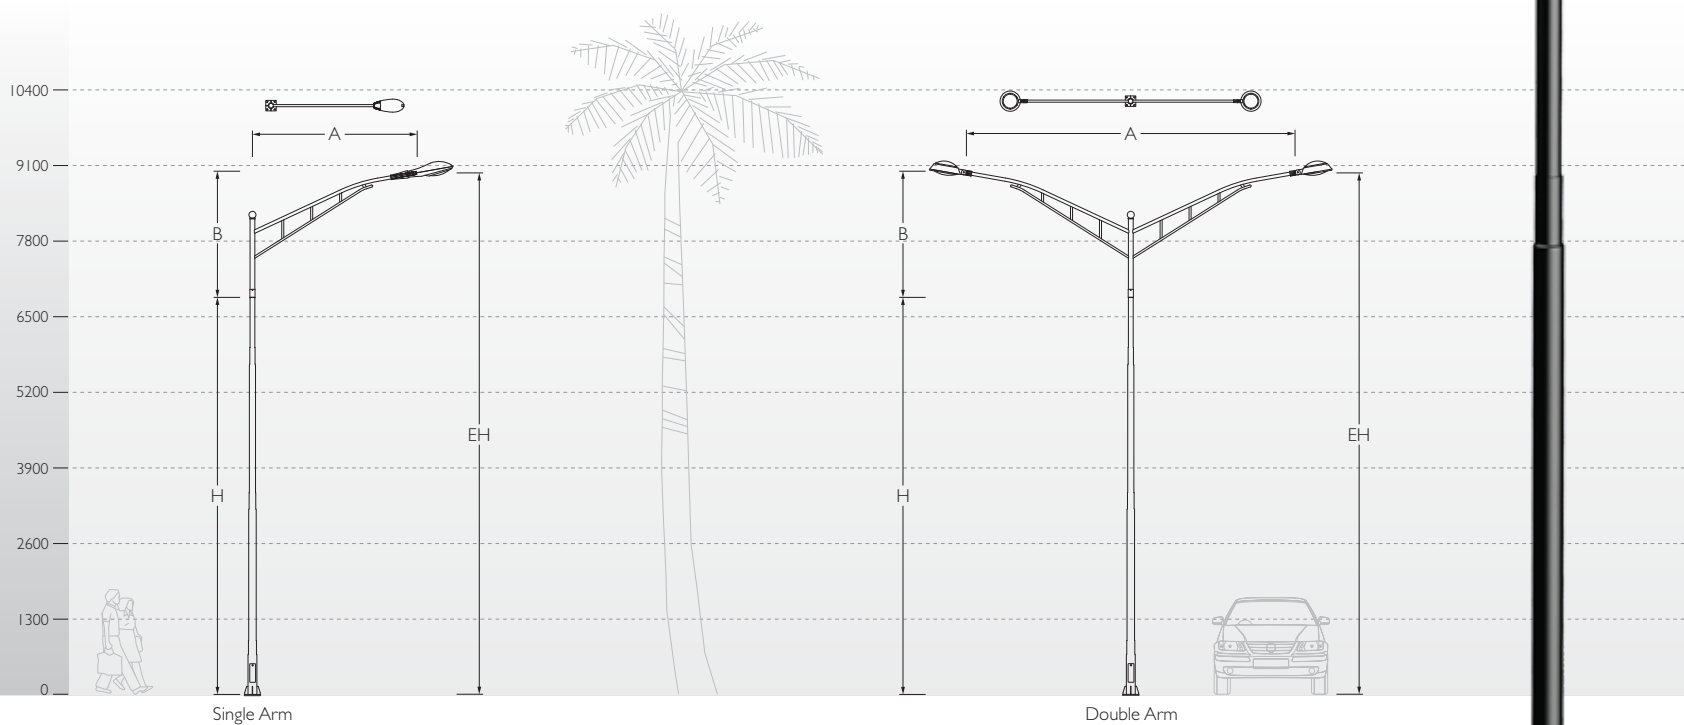

American Mega Lighting Poles

American Mega is a contemporary design which suits the clean aesthetics with appeal simplicity and elegance.

ID	Arms	A	B	H	EH	Mounting
PI KP-8183	Single Arm	3055	2090	6910	9005	KP-52
PI KP-8180	Double Arm	6110	2090	6910	9010	KP-52

Fixture Options

Note : Plan view are indicative. **PI** Swaged Pole.