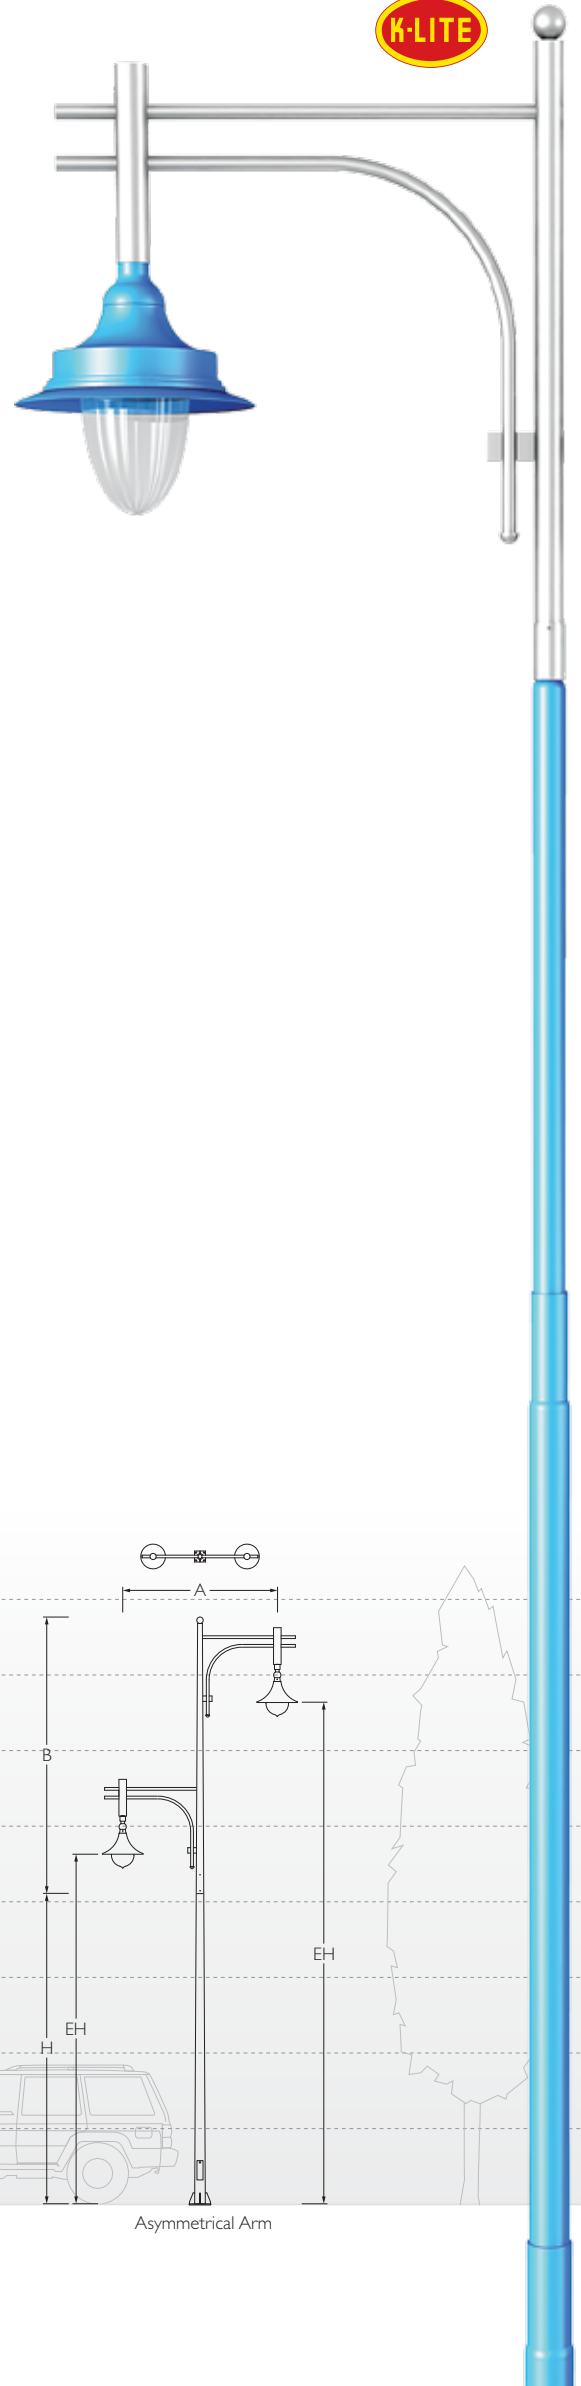

Empress Lighting Poles

Empress is a contemporary design with a small element of heritage. The sober and subtle lines fit into any urban environment.

| ID | Arms | A | B | H | EH | Mounting |
|------------|------------------|------|------|------|-----------|----------|
| P1 KP-7182 | Single Arm | 1100 | 1650 | 7350 | 8110 | KP-51 |
| P1 KP-7183 | Double Arm | 2200 | 1650 | 7350 | 8080 | KP-51 |
| P1 KP-7184 | Asymmetrical Arm | 2200 | 3885 | 5115 | 5830/7920 | KP-51 |
| P2 KP-7179 | Single Arm | 1100 | 1650 | 5350 | 6110 | KP-53 |
| P2 KP-7180 | Double Arm | 2200 | 1650 | 5350 | 6080 | KP-53 |

Fixture Options

Note : Plan view are indicative. P1 Swaged Pole. P2 Conical Pole.