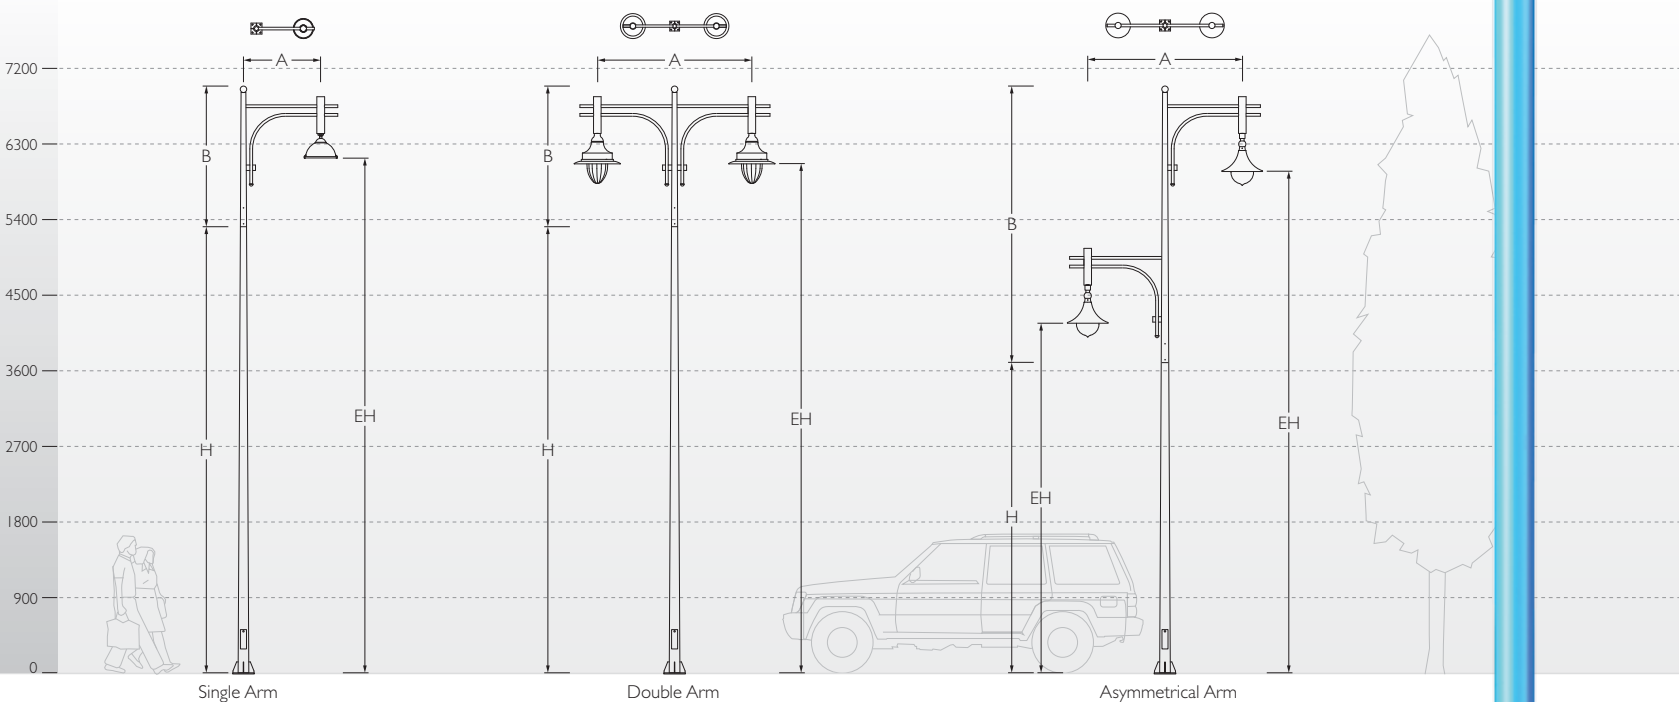

Empress Lighting Poles

Empress is a contemporary design with a small element of heritage. The sober and subtle lines fit into any urban environment.

| ID | Arms | A | B | H | EH | Mounting |
|------------|------------------|------|------|------|-----------|----------|
| P1 KP-7182 | Single Arm | 1100 | 1650 | 7350 | 8110 | KP-51 |
| P1 KP-7183 | Double Arm | 2200 | 1650 | 7350 | 8080 | KP-51 |
| P1 KP-7184 | Asymmetrical Arm | 2200 | 3885 | 5115 | 5830/7920 | KP-51 |
| P2 KP-7179 | Single Arm | 1100 | 1650 | 5350 | 6110 | KP-53 |
| P2 KP-7180 | Double Arm | 2200 | 1650 | 5350 | 6080 | KP-53 |

Fixture Options

Note : Plan view are indicative. P1 Swaged Pole. P2 Conical Pole.