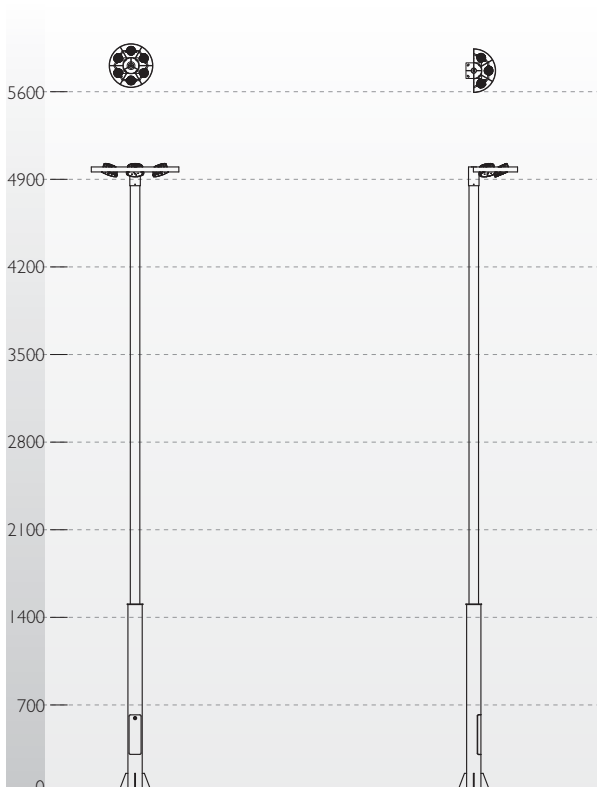

NEW

Polar Micro Mast

ID	H	Wattage	Mounting
KP-4708	7000	6 x 45W LED	KP-19

Polar Moon / Crescent Micro Mast NEW

ID	H	Wattage	Mounting
KP-4713	5000	6 x 40W LED	KP-51
Also available in 8 x 40W LED			
KP-4714	5000	3 x 40W LED	KP-51
Also available in 4 x 40W LED			

Ring Option : ■ Signal Red ■ Oxford Blue ■ Golden Yellow

Polar Moon Micro Mast

Polar Crescent Micro Mast