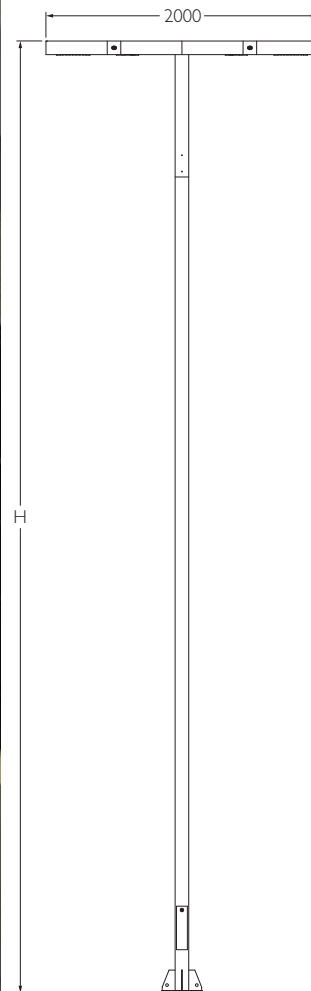

NEW

Polar Micro Mast

ID	H	Wattage	Mounting
KP-4708	7000	6 x 45W LED	KP-19

Polar Moon / Crescent Micro Mast NEW

ID	H	Wattage	Mounting
KP-4713	5000	6 x 40W LED	KP-51
Also available in 8 x 40W LED			
KP-4714	5000	3 x 40W LED	KP-51
Also available in 4 x 40W LED			

Ring Option : ■ Signal Red ■ Oxford Blue ■ Golden Yellow

Polar Moon Micro Mast

Polar Crescent Micro Mast