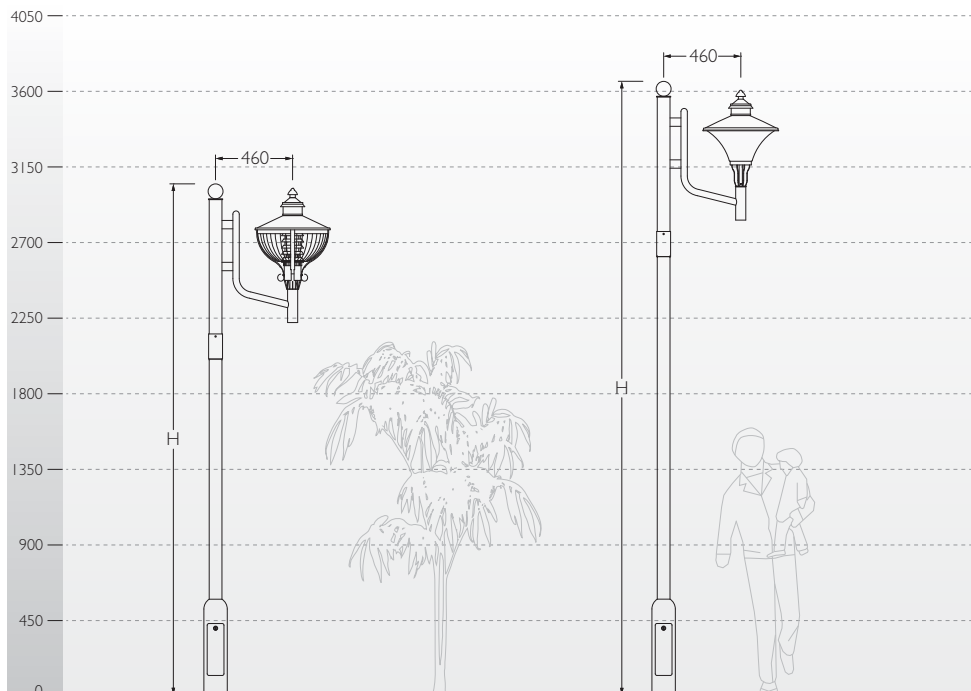

# Archie Lighting Poles

ID	Arms	H	Mounting
KP-4677	Single	3050	KP-4
KP-4670	Single	3660	KP-4

### Fixture Options

# Empire Lighting Poles

ID	Arms	H	Mounting
KP-4474	Single	3050	KP-4
KP-4485	Single	3660	KP-4
KP-4476	Double	3050	KP-4
KP-4486	Double	3660	KP-4