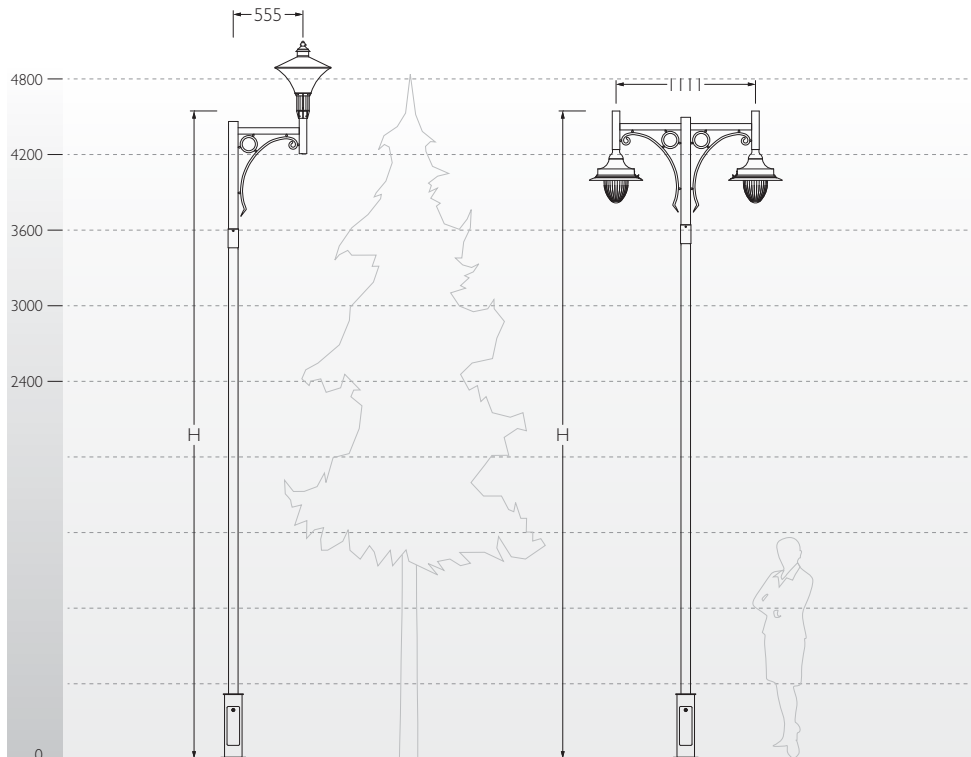

Cissor Lighting Poles

ID	Arms	Pole Dia	H	Mounting	Bracket Option : Post Top / Street Light
KP-4728	Single	Ø76	4570	KP-33	Post Top : ID number
KP-4729	Double	Ø76	4570	KP-33	Street Light : ID number + S

Fixture Options

Eagle Lighting Poles

ID	Arm-Watts	H	Mounting	Bracket Option : Post Top / Street Light
KP-4758	1 x 38W LED	3660	KP-4	Street Light : ID number
KP-4759	2 x 38W LED	3660	KP-4	Post Top : ID number + P

Fixture Options

Clara

Karona Fort

Pelican Fort Mini