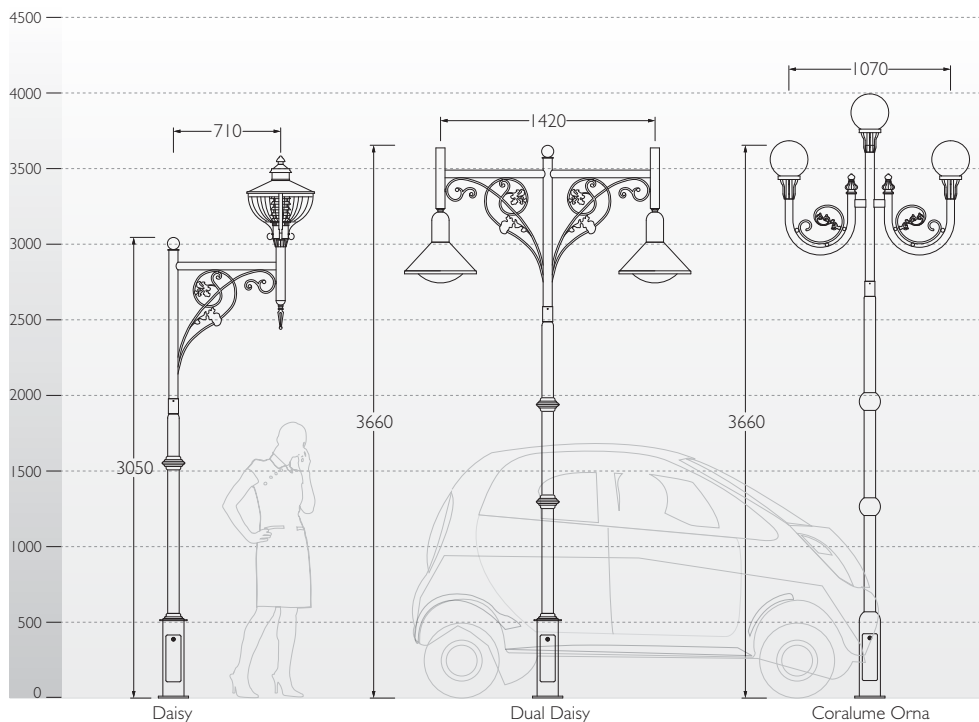

Daisy Lighting Poles

| ID | Arms | H | Mounting |
|---------|--------|------|----------|
| KP-4615 | Single | 3050 | KP-4 |
| KP-4616 | Double | 3050 | KP-4 |
| KP-4617 | Single | 3660 | KP-4 |
| KP-4618 | Double | 3660 | KP-4 |

Bracket Option :
 Post Top / Street Light
 Post Top : ID number
 Street Light : ID number+S

Fixture Options

Roman Round Orna

Light House Midi

Prince Midi

Coralume Orna Lighting Poles

| ID | Arms | H | Mounting |
|---------|--------|------|----------|
| KP-4518 | Double | 3050 | KP-4 |
| KP-4519 | Double | 3660 | KP-4 |

Fixture Options

Roman Penda Midi

Light House Mini

Saturn Midi