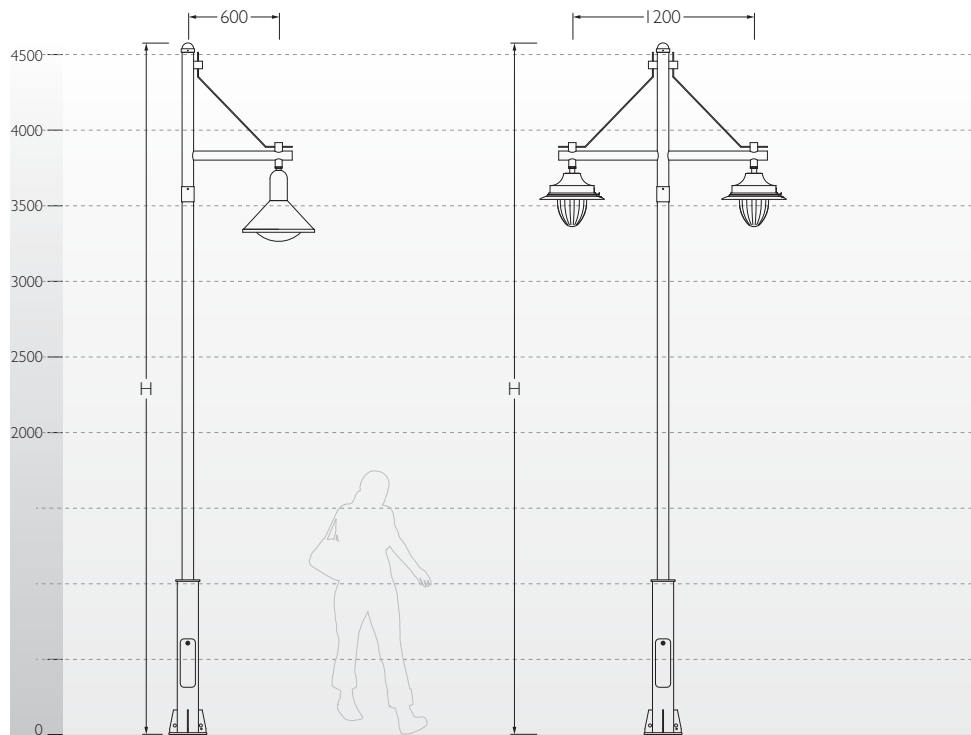

Anchor Lighting Poles

ID	Arms	Pole Dia	H	Mounting
KP-4738	Single	Ø76	4570	KP-15
KP-4739	Double	Ø76	4570	KP-15

Fixture Options

Elvis Lighting Poles

ID	Arms	Pole Dia	H	Mounting
KP-4740	Single	Ø76	3660	KP-4
KP-4741	Double	Ø76	3660	KP-4

Luminaire Wattage : 70W MH G12