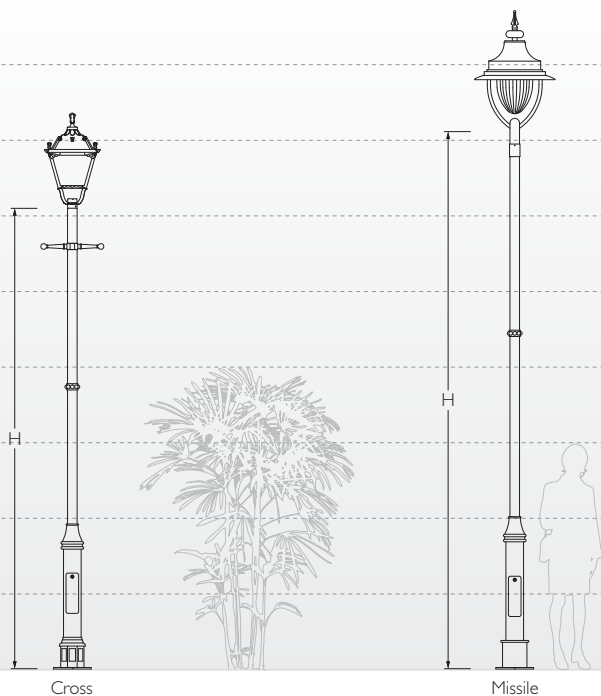

# Cross / Missile Lighting Poles NEW

## Missile

ID	Pole Dia	H	Mounting
KP-4169	Ø76	3660	KP-13
KP-4196	Ø76	4270	KP-13

### Fixture Options

Cross

Missile

Cross

Missile