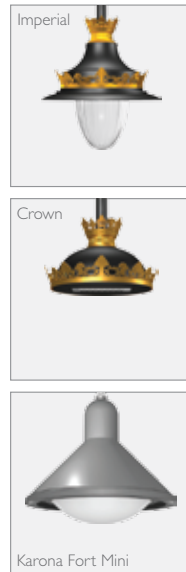

Bishop Drive Way Orna Lighting Poles NEW

Bishop Drive Way Orna

ID	Arms	H	Mounting
KP-4198	Single	3660	KP-16
KP-4159	Single	4000	KP-16
KP-4199	Single	4270	KP-16
KP-4200	Asymmetrical	4270	KP-16

Furrow Bishop Drive Way Orna

ID	Arms	H	Mounting
KP-4228	Single	3660	KP-16
KP-4229	Single	4000	KP-16
KP-4230	Single	4270	KP-16
KP-4237	Asymmetrical	4270	KP-16

Fixture Options

Furrow Bishop Drive Way Orna

Bishop Drive Way Orna - Asymmetrical