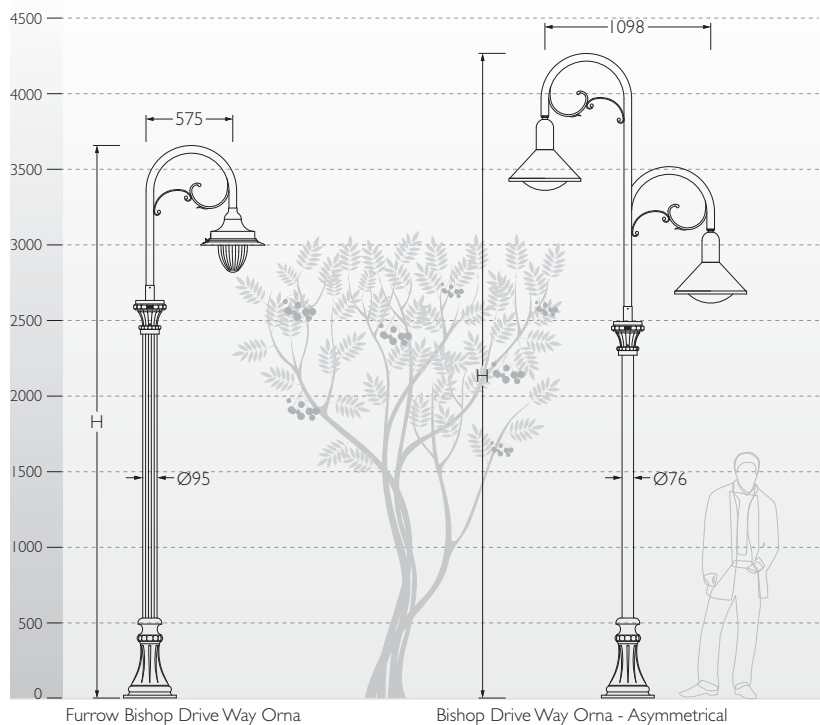

Bishop Drive Way Orna Lighting Poles NEW

Bishop Drive Way Orna

ID	Arms	H	Mounting
KP-4198	Single	3660	KP-16
KP-4159	Single	4000	KP-16
KP-4199	Single	4270	KP-16
KP-4200	Asymmetrical	4270	KP-16

Furrow Bishop Drive Way Orna

ID	Arms	H	Mounting
KP-4228	Single	3660	KP-16
KP-4229	Single	4000	KP-16
KP-4230	Single	4270	KP-16
KP-4237	Asymmetrical	4270	KP-16

Fixture Options

Furrow Bishop Drive Way Orna

Bishop Drive Way Orna - Asymmetrical