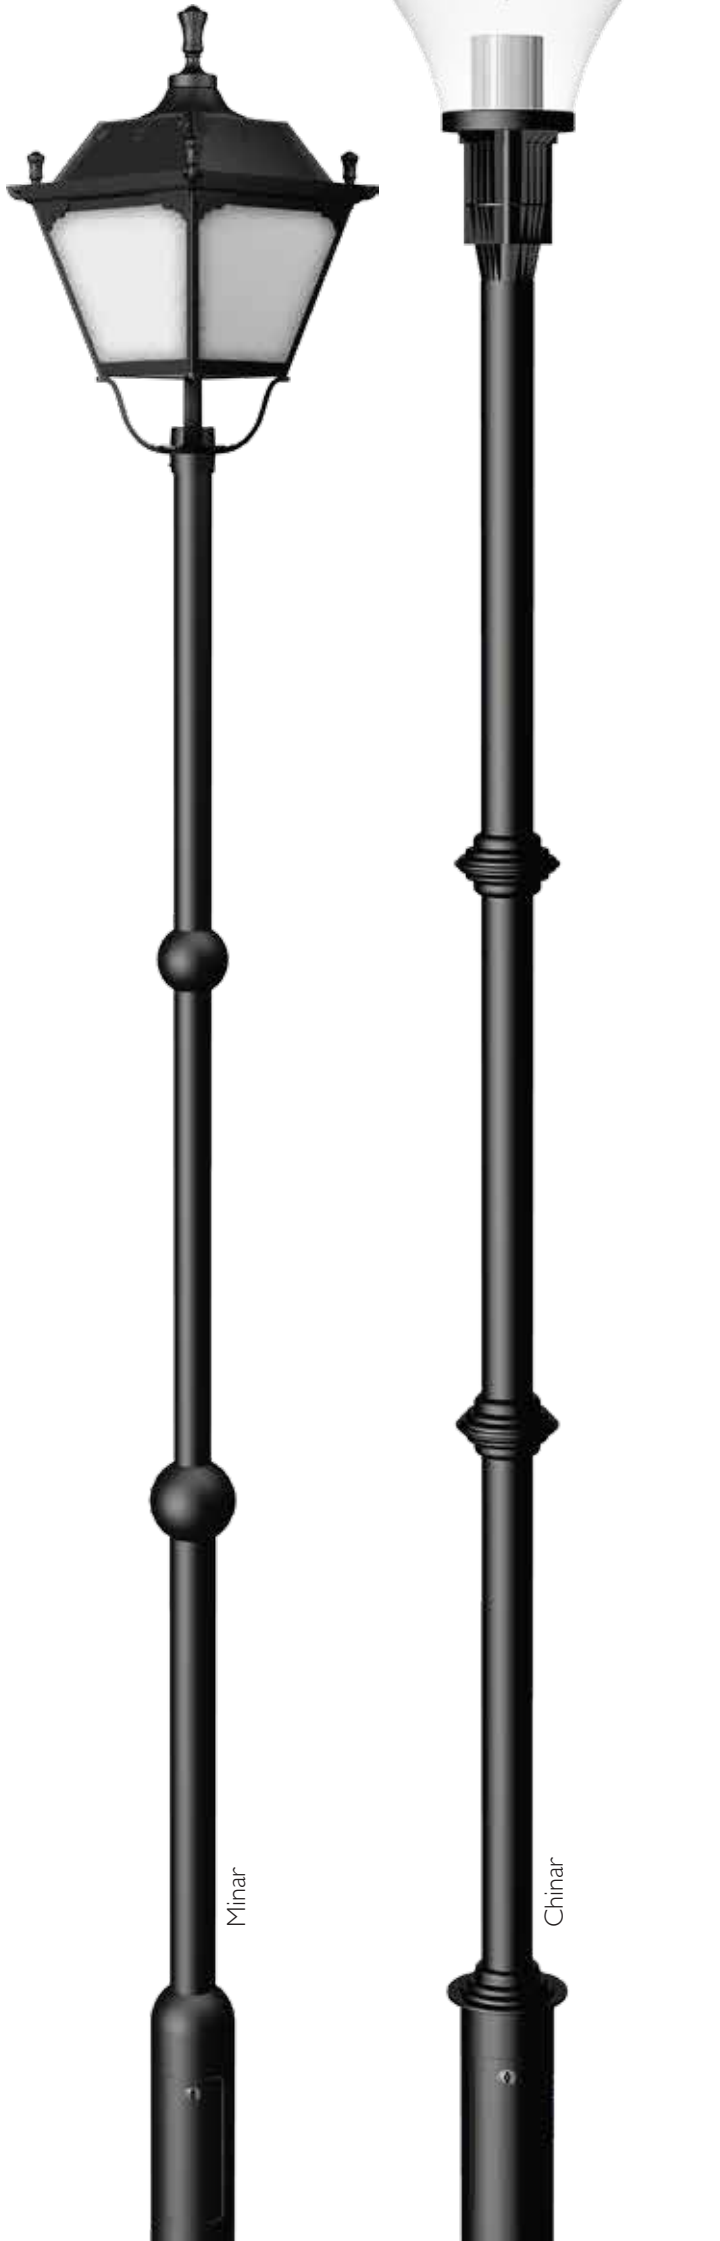

Minar / Chinar Lighting Poles

Minar

ID	Pole Dia	H	Mounting
KP-4207	Ø76	2440	KP-4
KP-4208	Ø76	3050	KP-4
KP-4209	Ø76	3660	KP-4

Chinar

ID	Pole Dia	H	Mounting
KP-4221	Ø76	2440	KP-4
KP-4222	Ø76	3050	KP-4
KP-4223	Ø76	3660	KP-4

Karaikal Beach Road

Fixture Options

Juno

Prince Orna Midi

Light House Midi

Timeless Elegance

Florian Lighting Pole

Causeway Lighting Pole

Cross Lighting Pole

Causeway Mini

Furrow Bishop Drive way Orna