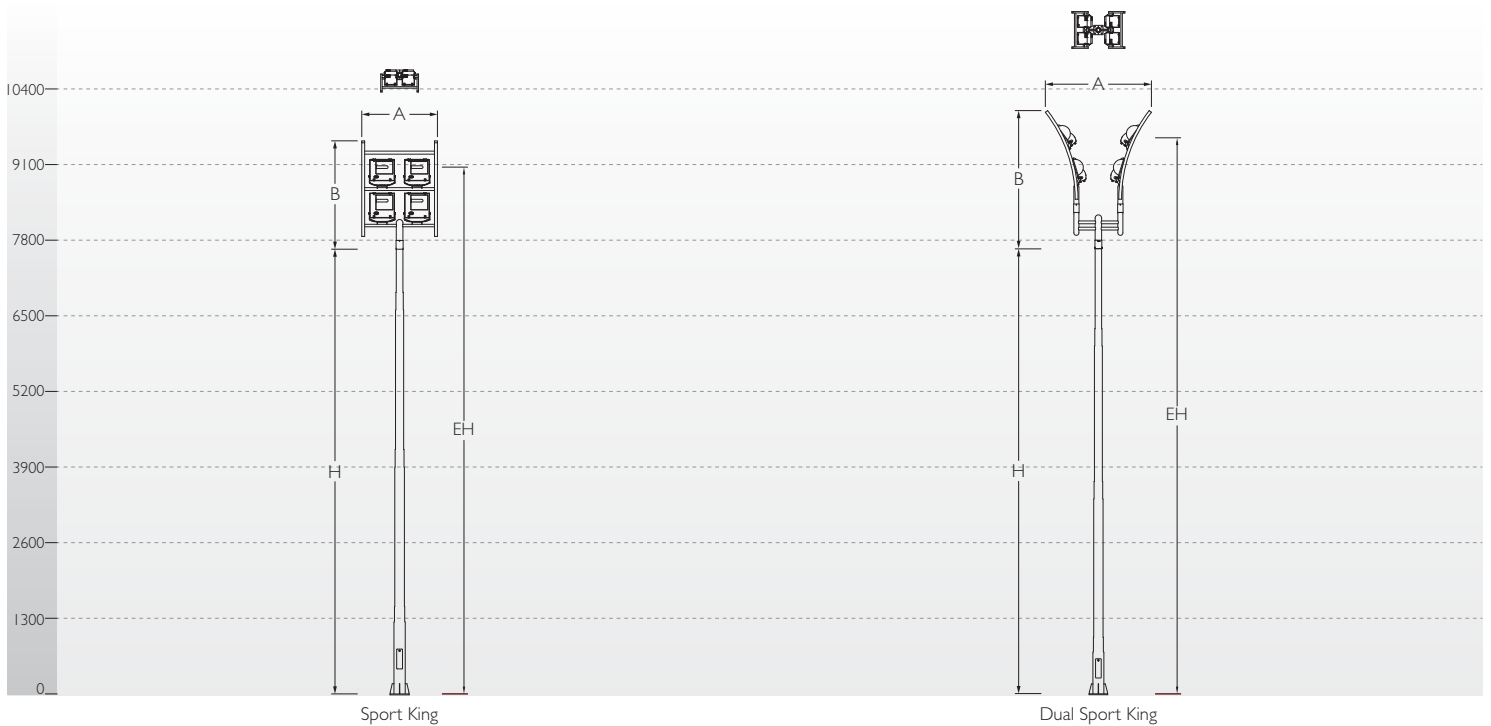

# Sport King Lighting Poles

Volley ball court, Besant Nagar Beach - Chennai

ID	A	B	H	EH
KP-4711	1300	1860	7640	9050
KP-4712	1824	2433	7567	9570

Plan view are indicative

Note: Also available in conical pole

Features:

- Sport King is a dedicated sports lighting system with a swaged pole.
- Specially designed single/double arm double row arched bracket suitable for mounting four flood lighting luminaires.
- All pole sections are welded using special v groove technique by certified welders using high end MIG welding processes.
- Built-in control box with service door including lock and safety chain.
- The control gear tray is prewired with MCB, terminal connectors for loop-in loop-out arrangement.

Mounting Details

Photometric Data